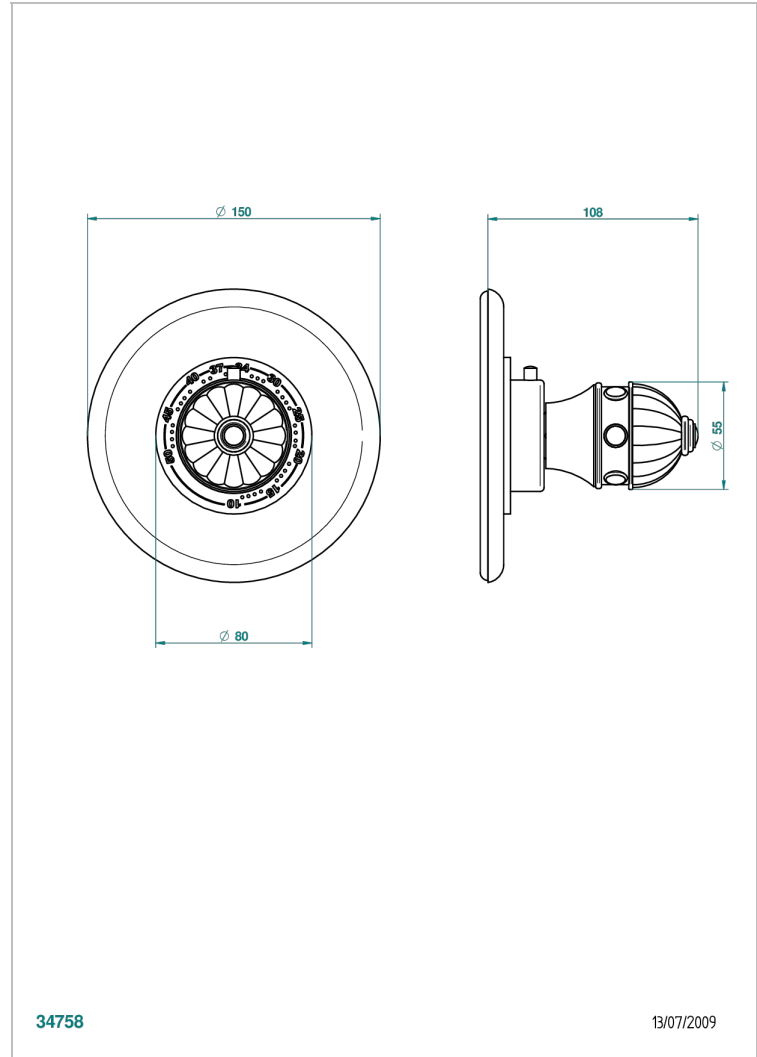

# AMBOISE MALACHITE

A1J-15EN16EM

Trim for Eurotherm thermostat n° 8105N, 8200N, 8300

THG<sup>®</sup>  
PARIS

34758

13/07/2009

## CHARACTERISTIC

- Amboise Malachite
- Trim for Eurotherm thermostat n° 8105N, 8200N, 8300

## RELATED SKU'S

- Ref. G00-8105N 1/2" Eurotherm thermostat, 40 l/min with wax cartridge
- Ref. G00-8200N 3/4" Eurotherm thermostat, 80 l/min