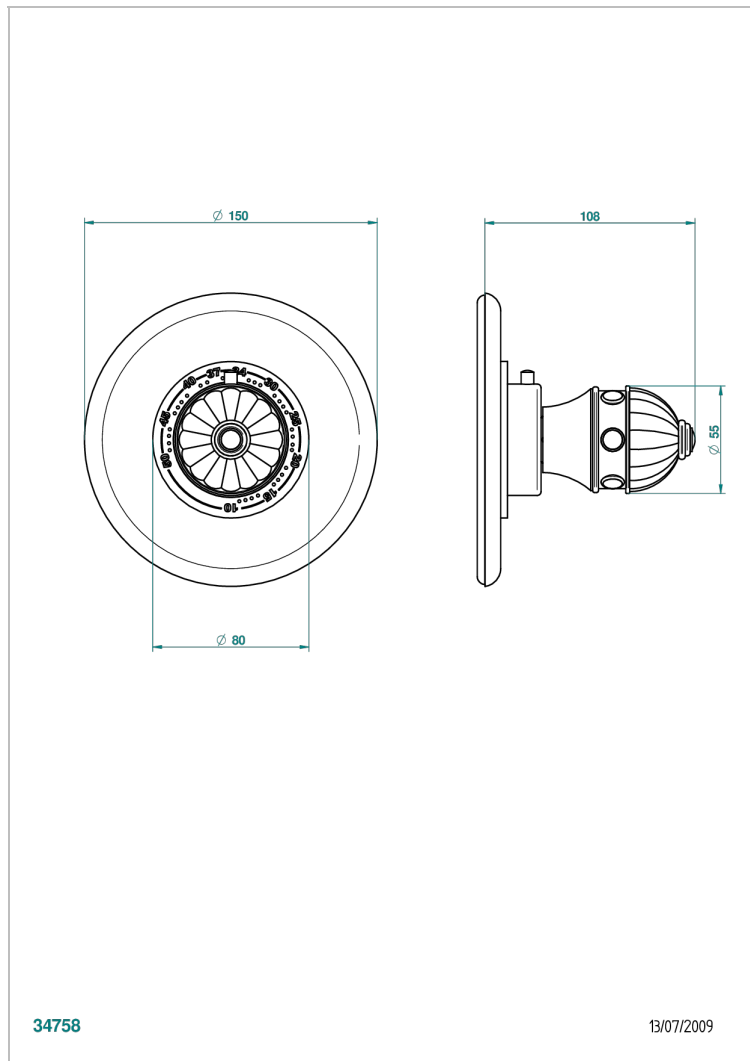

AMBOISE MALACHITE

A1J-15EN16EM

温控龙头配件, Eurotherm 8105N、8200N、8300

THG®
PARIS

34758

13/07/2009

特色

- Amboise Malachite
- 温控龙头配件, Eurotherm 8105N、8200N、8300

相关的SKU

- Ref. G00-8105N 蜡元件阀芯Eurotherm温控龙头, 1/2" 40l/mn
- Ref. G00-8200N Eurotherm温控龙头 3/4" 80l/mn

可选饰面

Black ceram - D30
Blush PVD - H62
Graphite PVD - H64
Matt Umber PVD - H67
Matt blush PVD - H60
Matt graphite PVD - H65

PVD哑光棕铜 - F34
PVD哑光金 - H53
PVD哑光铜 - H50
PVD哑光镍 - H56
PVD抛光铜 - H49
PVD棕铜 - F33

PVD金色 - H52
PVD镍 - H55
Umber PVD - H66
哑光浅金 - F31
抛光金 - F07
哑光铬 - C02

哑光镍 - C01
复古镍 - H28
抛光金 (24K金) - F01
抛光铬 - A02
抛光铬/抛光金 - G02
抛光镍 - B01

浅金 - F30