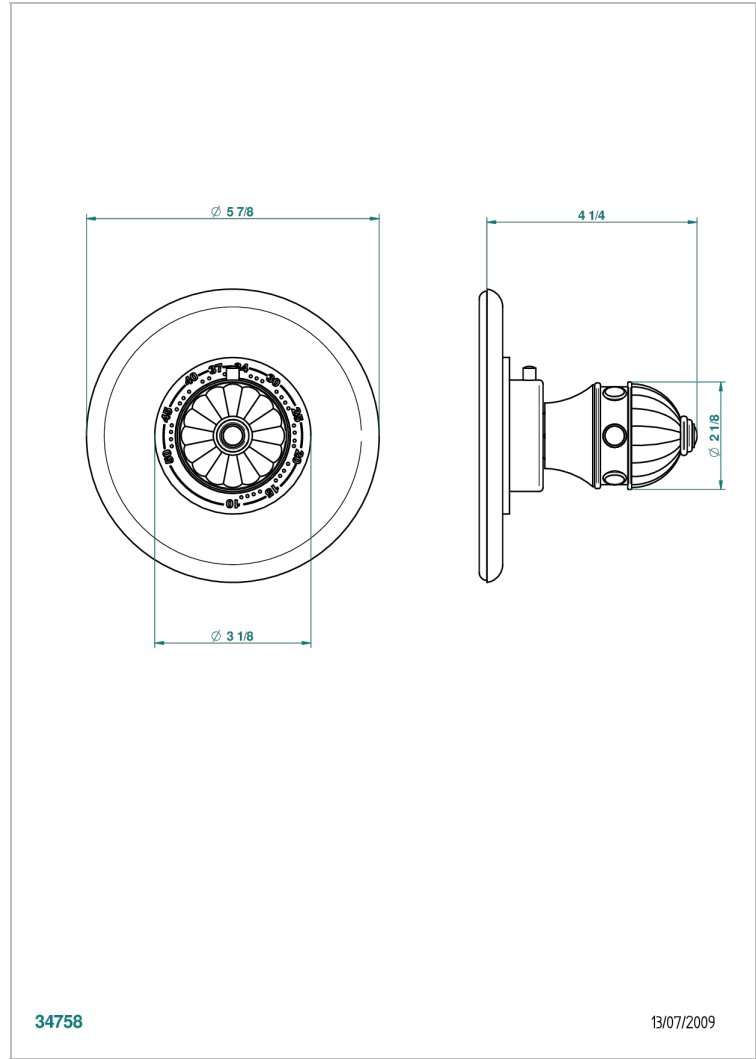

AMBOISE MALACHITE

A1J-15EN16EM

Trim for Eurotherm thermostat n° 8105N, 8200N, 8300

THG[®]
PARIS

CHARACTERISTIC

- Amboise Malachite
- Trim for Eurotherm thermostat n° 8105N, 8200N, 8300

RELATED SKU'S

- Ref. G00-8105N 1/2" Eurotherm thermostat, 40 l/min with wax cartridge
- Ref. G00-8200N 3/4" Eurotherm thermostat, 80 l/min