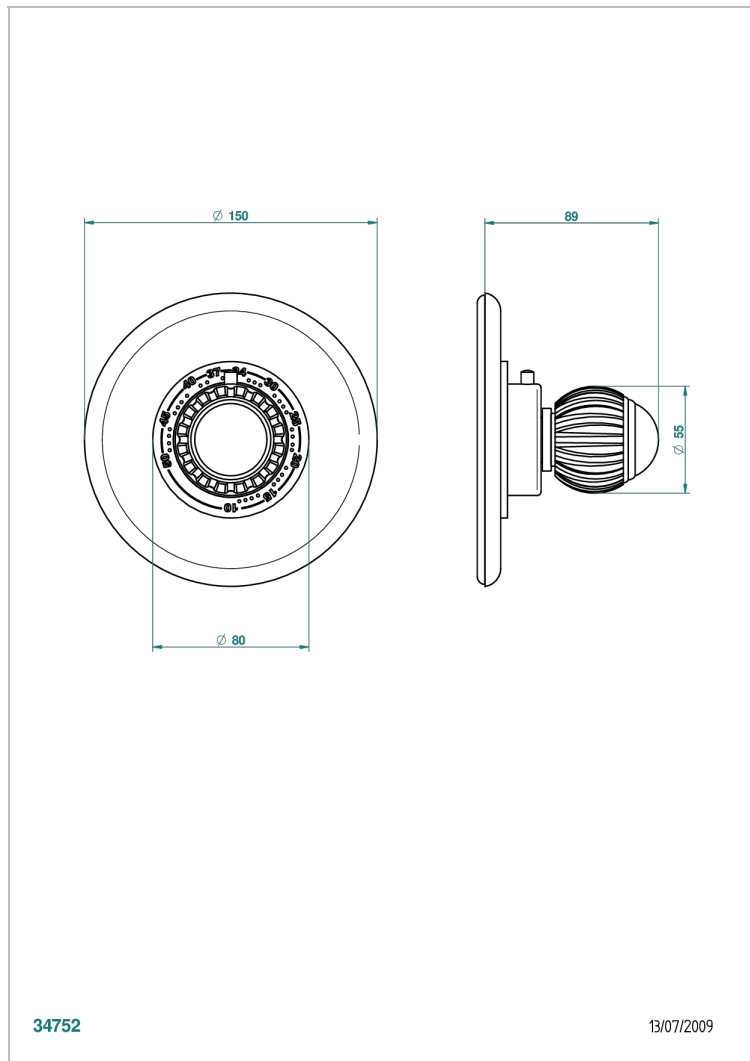

VOGUE LAPIS LAZULI

A8S-15EN16EM

Trim plate and handle for eurotherm valve 8200/us & 8300/us

THG[®]
PARIS

CHARACTERISTIC

- Vogue Lapis Lazuli
- Trim plate and handle for eurotherm valve 8200/us & 8300/us

AVAILABLE FINITIONS