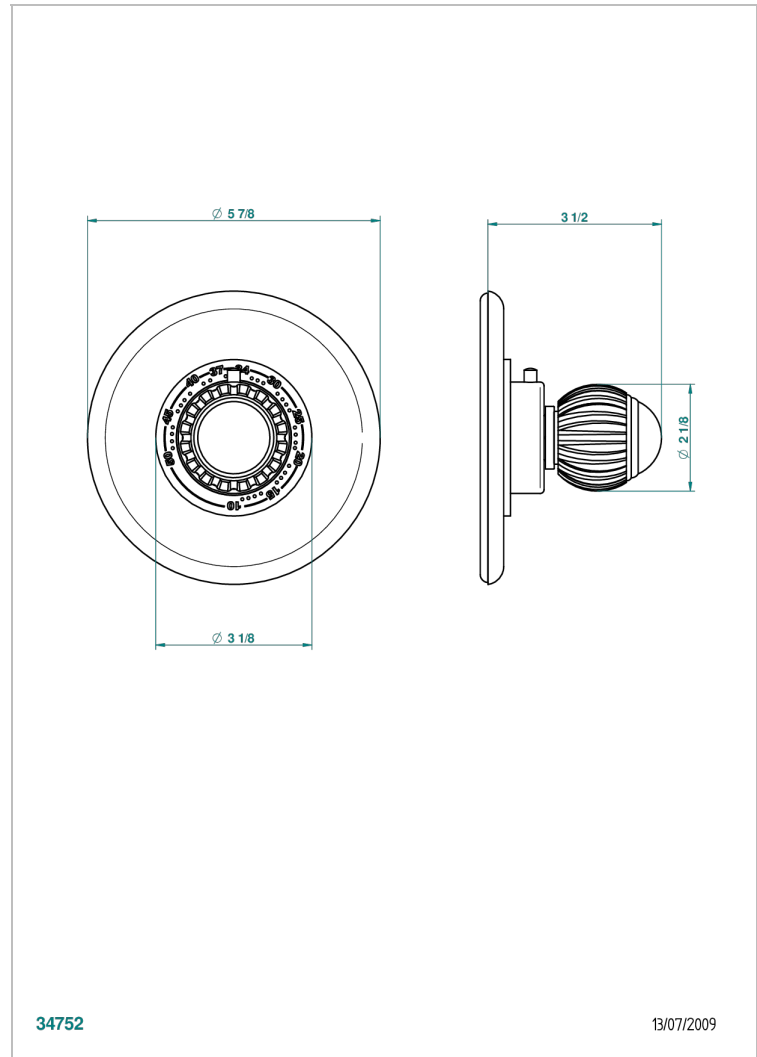

# VOGUE LAPIS LAZULI

A8S-15EN16EM

Trim plate and handle for eurotherm valve 8200/us & 8300/us

THG<sup>®</sup>  
PARIS

## CHARACTERISTIC

- Vogue Lapis Lazuli
- Trim plate and handle for eurotherm valve 8200/us & 8300/us