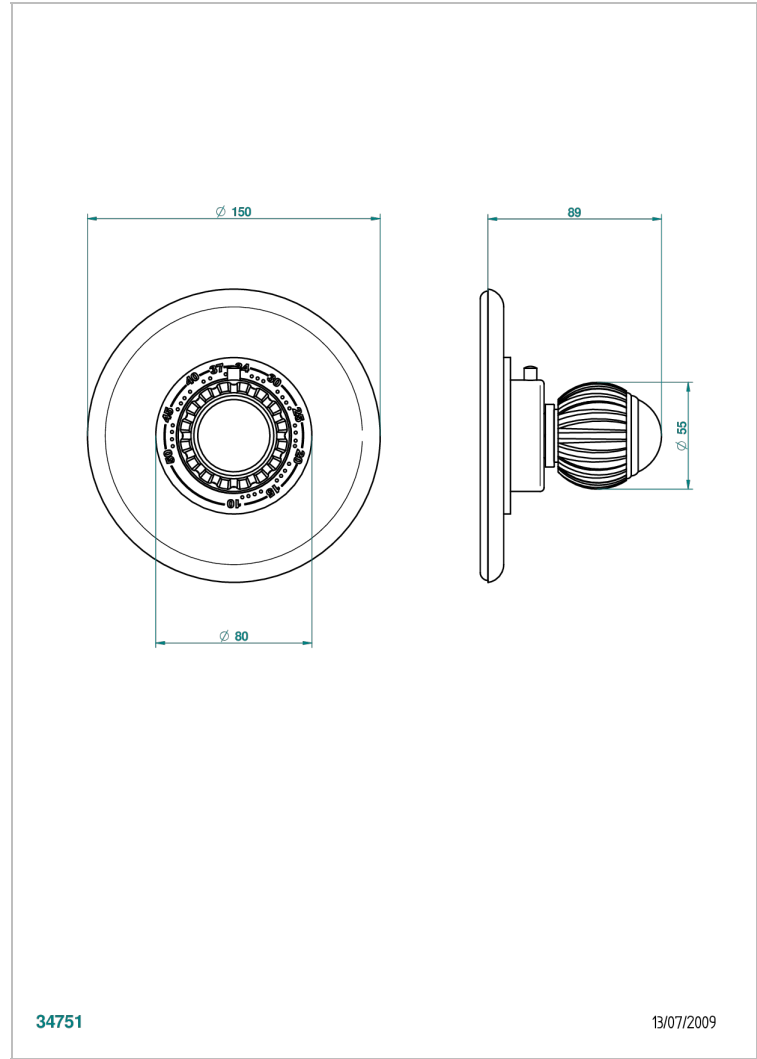

VOGUE TIGER EYE

A8R-15EN16EM

Trim for Eurotherm thermostat n° 8105N, 8200N, 8300

CHARACTERISTIC

- Vogue Tiger Eye
- Trim for Eurotherm thermostat n° 8105N, 8200N, 8300

RELATED SKU'S

- Ref. G00-8105N 1/2" Eurotherm thermostat, 40 l/min with wax cartridge
- Ref. G00-8200N 3/4" Eurotherm thermostat, 80 l/min

AVAILABLE FINITIONS

Antique nickel - H28
Black ceram - D30
Blush PVD - H62
Brass color PVD - H49
Brown bronze color PVD - F33
Gold color PVD - H52

Graphite PVD - H64
Lacquered light bronze - D01
Matt Umber PVD - H67
Matt blush PVD - H60
Matt brass color PVD - H50
Matt brown bronze color PVD - F34