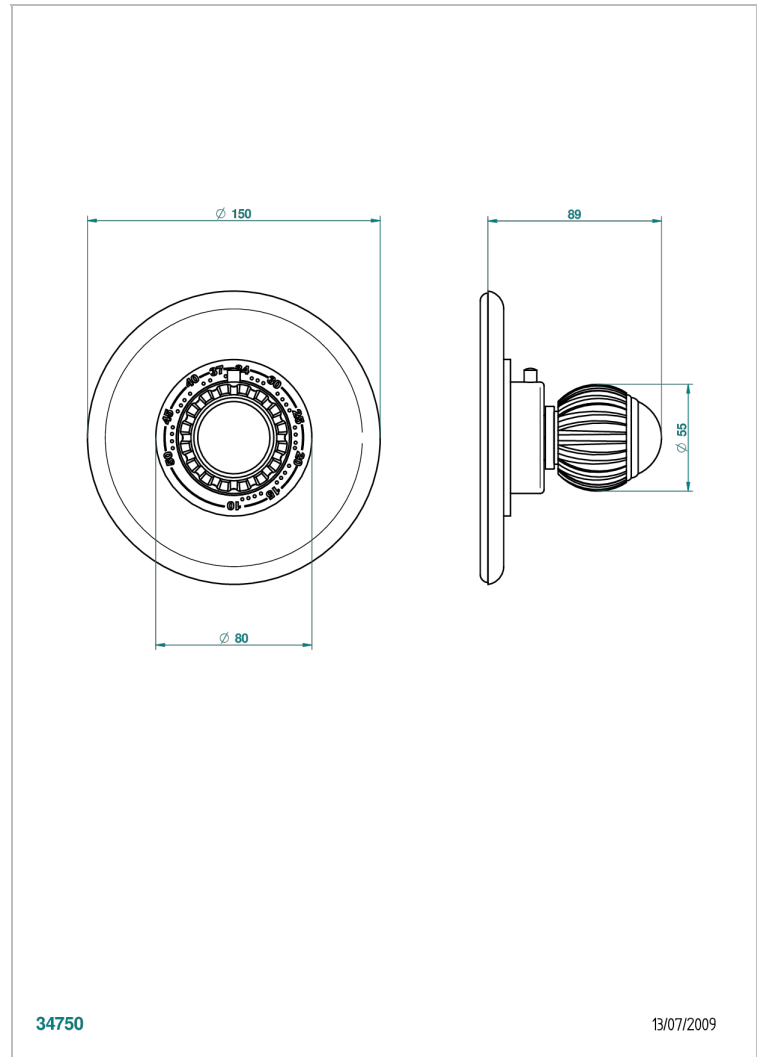

VOGUE BLACK ONYX

A8P-15EN16EM

Trim for Eurotherm thermostat n° 8105N, 8200N, 8300

THG[®]
PARIS

CHARACTERISTIC

- Vogue black onyx
- Trim for Eurotherm thermostat n° 8105N, 8200N, 8300

RELATED SKU'S

- Ref. G00-8105N 1/2" Eurotherm thermostat, 40 l/min with wax cartridge
- Ref. G00-8200N 3/4" Eurotherm thermostat, 80 l/min

AVAILABLE FINITIONS

Antique nickel - H28
Black ceram - D30
Blush PVD - H62
Brass color PVD - H49
Brown bronze color PVD - F33
Gold color PVD - H52

Graphite PVD - H64
Lacquered light bronze - D01
Matt Umber PVD - H67
Matt blush PVD - H60
Matt brass color PVD - H50
Matt brown bronze color PVD - F34