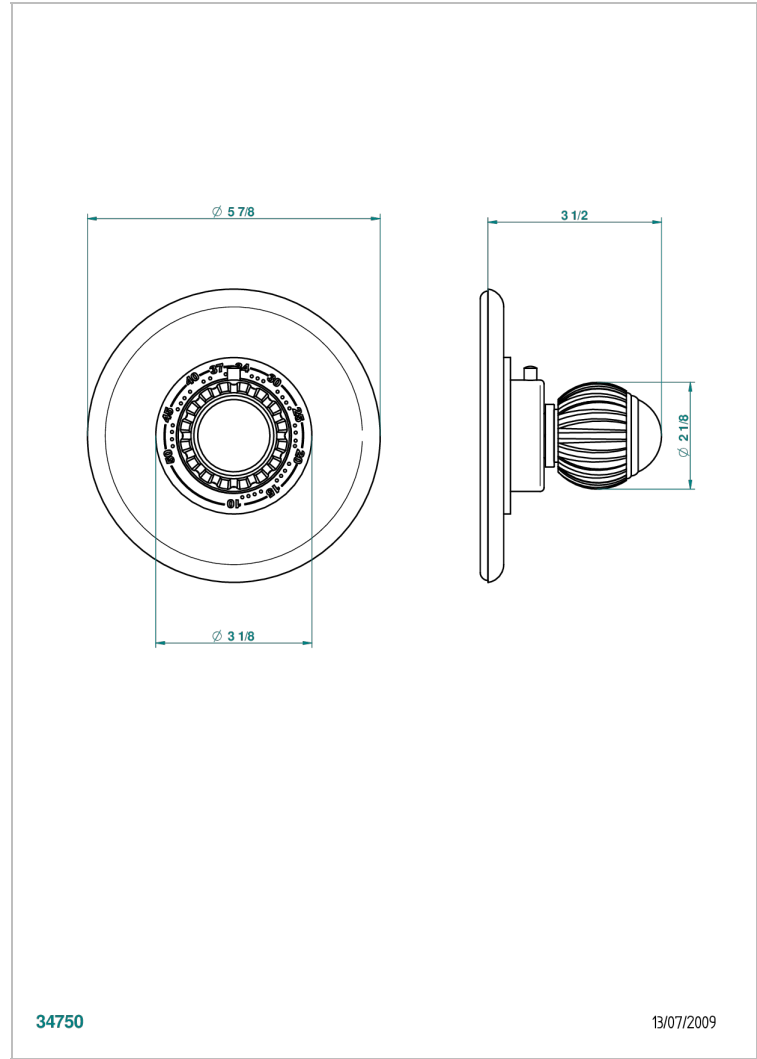

VOGUE BLACK ONYX

A8P-15EN16EM

Trim for Eurotherm thermostat n° 8105N, 8200N, 8300

THG[®]
PARIS

CHARACTERISTIC

- Vogue black onyx
- Trim for Eurotherm thermostat n° 8105N, 8200N, 8300

RELATED SKU'S

- Ref. G00-8105N 1/2" Eurotherm thermostat, 40 l/min with wax cartridge
- Ref. G00-8200N 3/4" Eurotherm thermostat, 80 l/min

AVAILABLE FINITIONS

Antique nickel - H28
Black ceram - D30
Blush PVD - H62
Brass color PVD - H49
Brown bronze color PVD - F33
Gold color PVD - H52

Graphite PVD - H64
Lacquered light bronze - D01
Matt Umber PVD - H67
Matt blush PVD - H60
Matt brass color PVD - H50
Matt brown bronze color PVD - F34