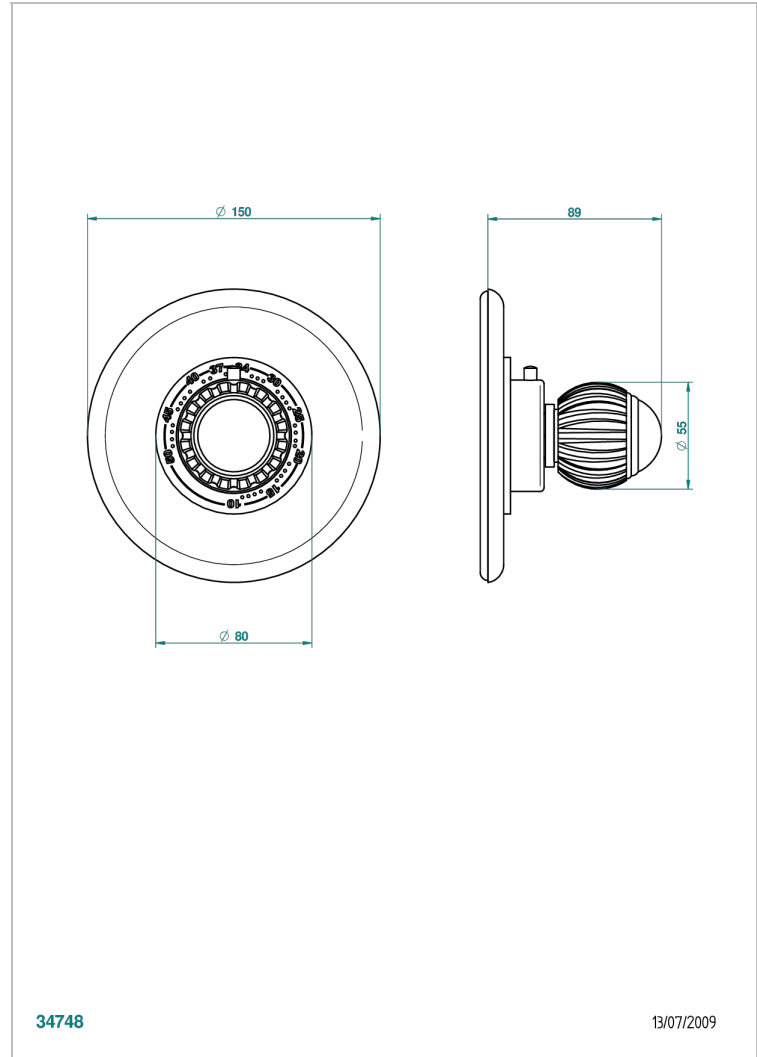

VOGUE MALACHITE

A8M-15EN16EM

Trim plate and handle for eurotherm valve 8200/us & 8300/us

THG[®]
PARIS

CHARACTERISTIC

- Vogue Malachite
- Trim plate and handle for eurotherm valve 8200/us & 8300/us

AVAILABLE FINITIONS