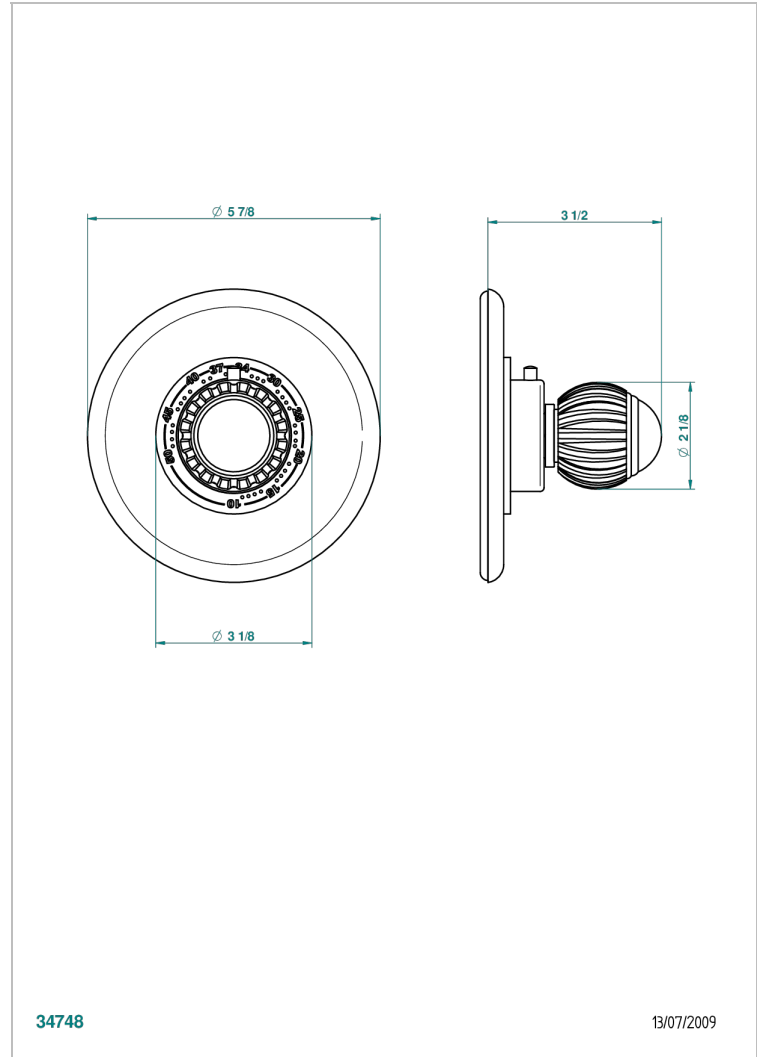

VOGUE MALACHITE

A8M-15EN16EM

Trim plate and handle for eurotherm valve 8200/us & 8300/us

THG[®]
PARIS

CHARACTERISTIC

- Vogue Malachite
- Trim plate and handle for eurotherm valve 8200/us & 8300/us

AVAILABLE FINITIONS