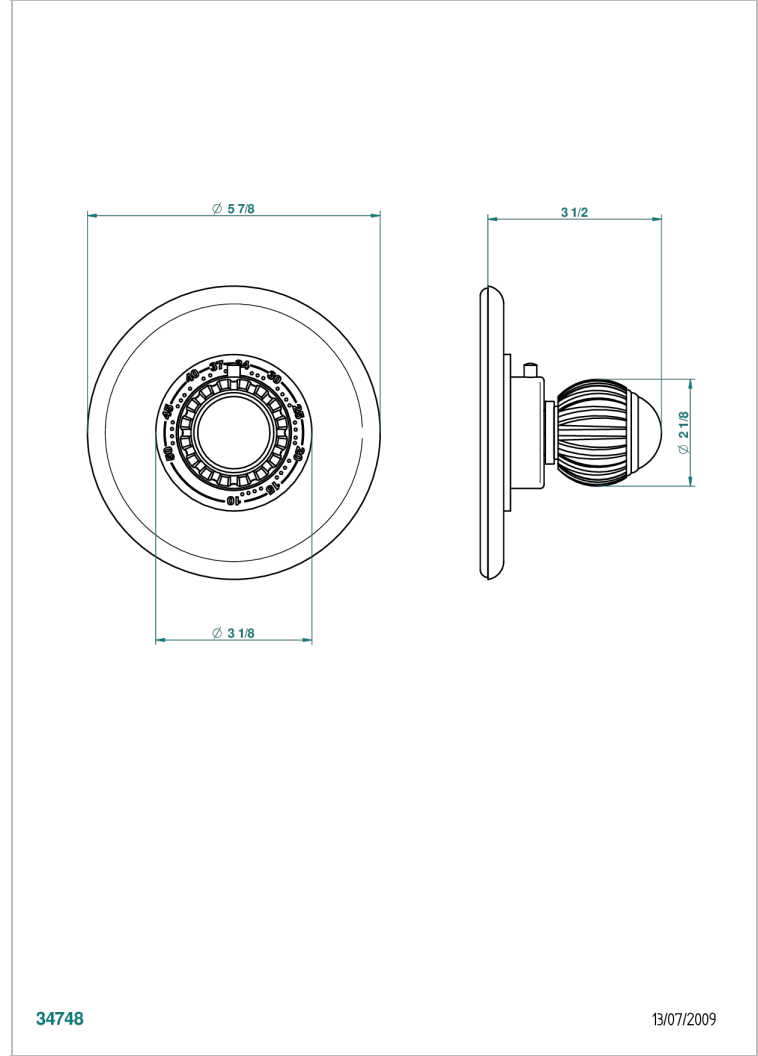

# VOGUE MALACHITE

A8M-15EN16EM

Trim for Eurotherm thermostat n° 8105N, 8200N, 8300

THG<sup>®</sup>  
PARIS

## CHARACTERISTIC

- Vogue Malachite
- Trim for Eurotherm thermostat n° 8105N, 8200N, 8300

## RELATED SKU'S

- Ref. G00-8105N 1/2" Eurotherm thermostat, 40 l/min with wax cartridge
- Ref. G00-8200N 3/4" Eurotherm thermostat, 80 l/min