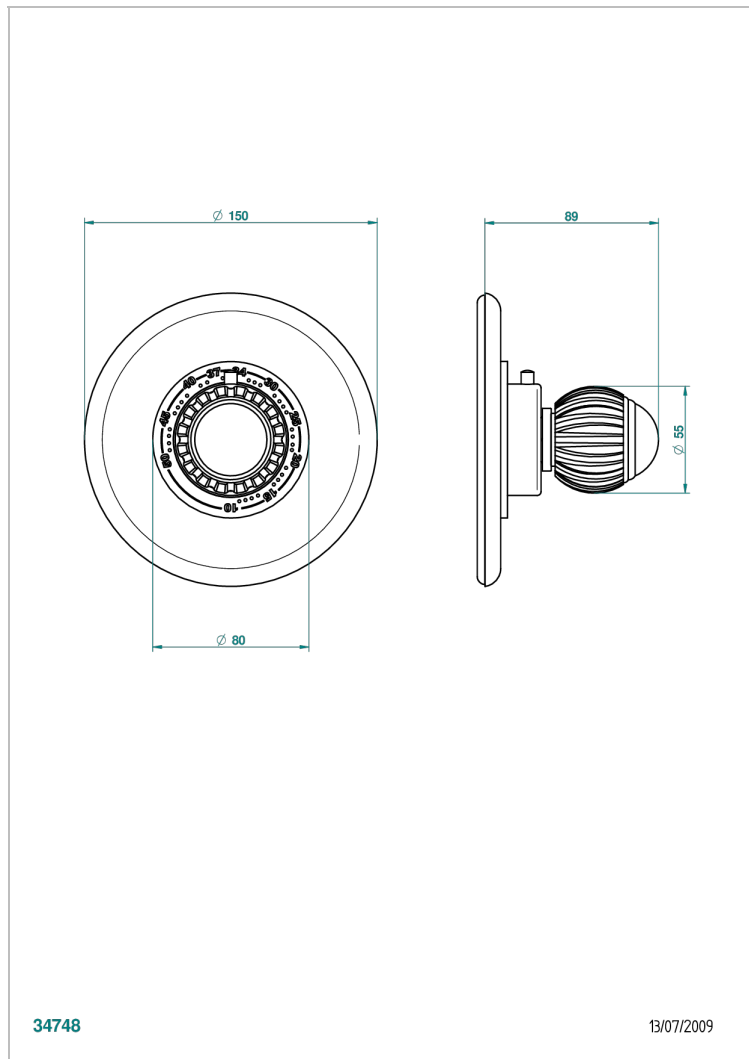

VOGUE MALACHITE

A8M-15EN16EM

Trim for Eurotherm thermostat n° 8105N, 8200N, 8300

THG[®]
PARIS

CHARACTERISTIC

- Vogue Malachite
- Trim for Eurotherm thermostat n° 8105N, 8200N, 8300

RELATED SKU'S

- Ref. G00-8105N 1/2" Eurotherm thermostat, 40 l/min with wax cartridge
- Ref. G00-8200N 3/4" Eurotherm thermostat, 80 l/min

AVAILABLE FINITIONS

Antique nickel - H28
Black ceram - D30
Blush PVD - H62
Brass color PVD - H49
Brown bronze color PVD - F33
Gold color PVD - H52

Graphite PVD - H64
Lacquered light bronze - D01
Matt Umber PVD - H67
Matt blush PVD - H60
Matt brass color PVD - H50
Matt brown bronze color PVD - F34