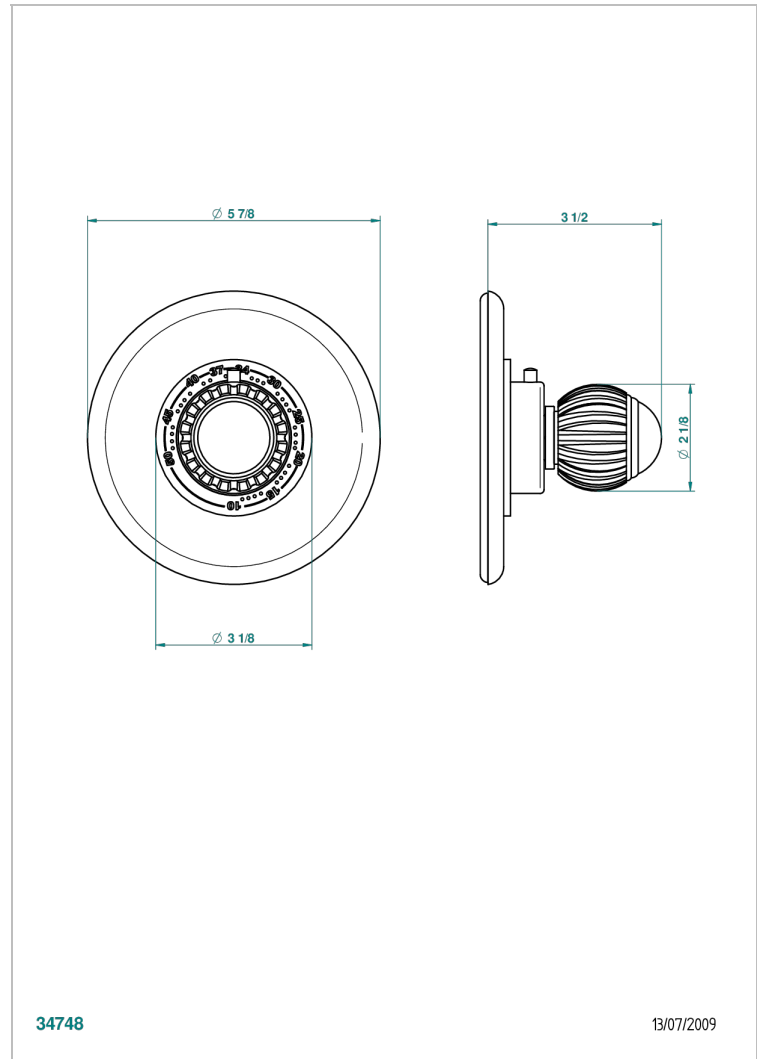

VOGUE MALACHITE

A8M-15EN16EM

Trim for Eurotherm thermostat n° 8105N, 8200N, 8300

THG[®]
PARIS

34748

13/07/2009

CHARACTERISTIC

- Vogue Malachite
- Trim for Eurotherm thermostat n° 8105N, 8200N, 8300

RELATED SKU'S

- Ref. G00-8105N 1/2" Eurotherm thermostat, 40 l/min with wax cartridge
- Ref. G00-8200N 3/4" Eurotherm thermostat, 80 l/min

AVAILABLE FINITIONS

Antique nickel - H28
Black ceram - D30
Blush PVD - H62
Brass color PVD - H49
Brown bronze color PVD - F33
Gold color PVD - H52