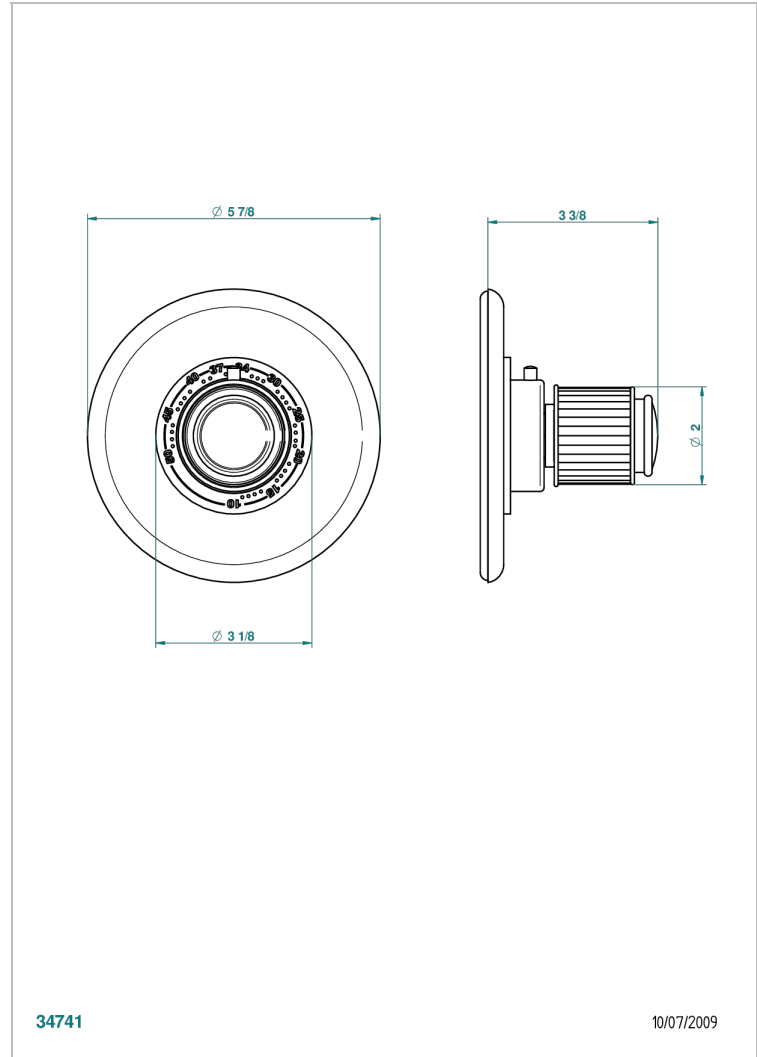

# JAIPUR SATINY CRYSTAL

A9B-15EN16EM

Trim plate and handle for eurotherm valve 8200/us & 8300/us

## CHARACTERISTIC

- Jaipur Satiny crystal
- Trim plate and handle for eurotherm valve 8200/us & 8300/us