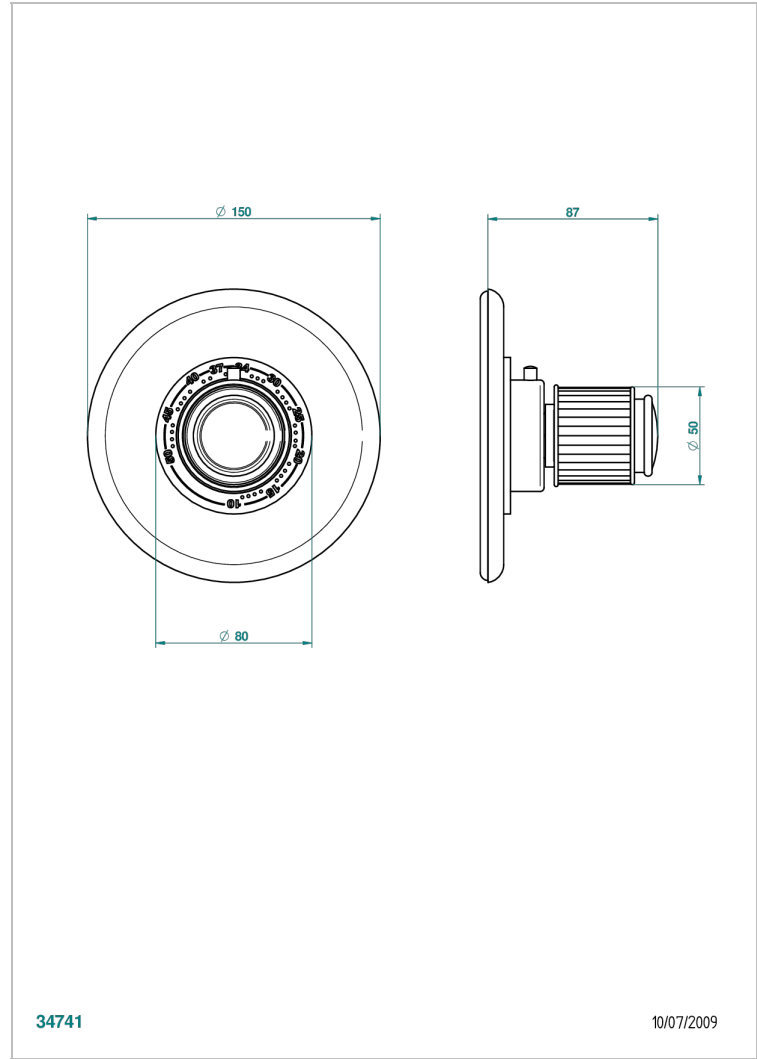

JAIPUR SATIN CRYSTAL

A9B-15EN16EM

Trim for Eurotherm thermostat n° 8105N, 8200N, 8300

THG[®]
PARIS

CHARACTERISTIC

- Jaipur Satin crystal
- Trim for Eurotherm thermostat n° 8105N, 8200N, 8300

RELATED SKU'S

- Ref. G00-8105N 1/2" Eurotherm thermostat, 40 l/min with wax cartridge
- Ref. G00-8200N 3/4" Eurotherm thermostat, 80 l/min