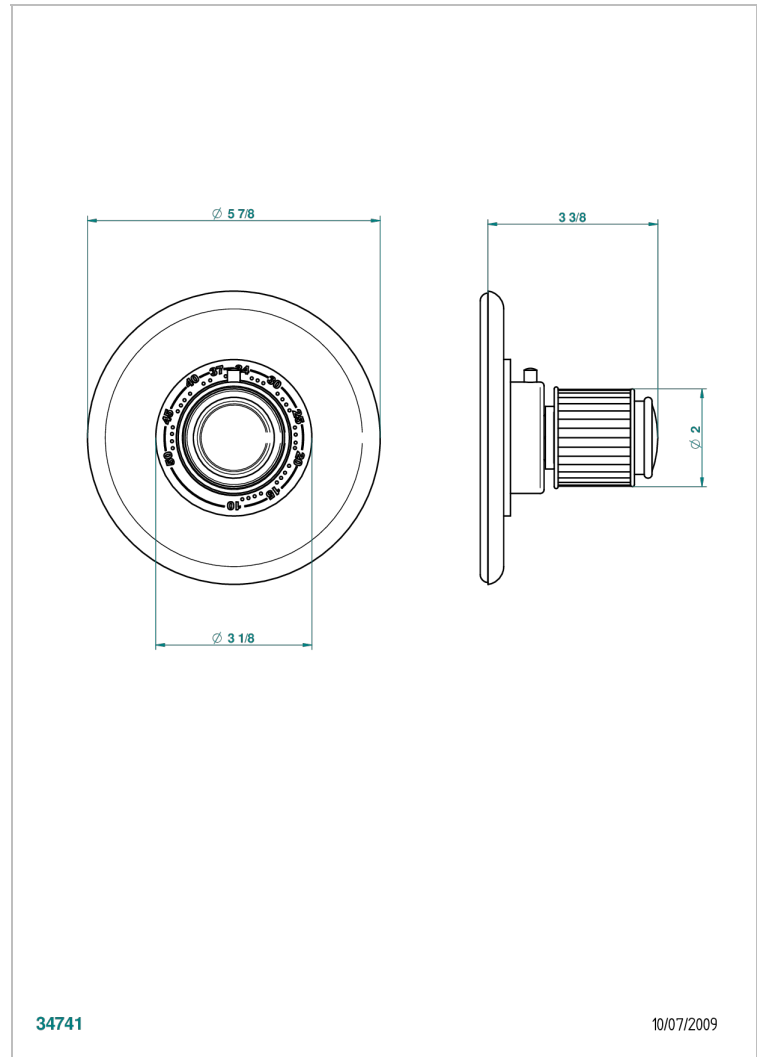

JAIPUR SATIN CRYSTAL

A9B-15EN16EM

Trim for Eurotherm thermostat n° 8105N, 8200N, 8300

THG[®]
PARIS

CHARACTERISTIC

- Jaipur Satin crystal
- Trim for Eurotherm thermostat n° 8105N, 8200N, 8300

RELATED SKU'S

- Ref. G00-8105N 1/2" Eurotherm thermostat, 40 l/min with wax cartridge
- Ref. G00-8200N 3/4" Eurotherm thermostat, 80 l/min