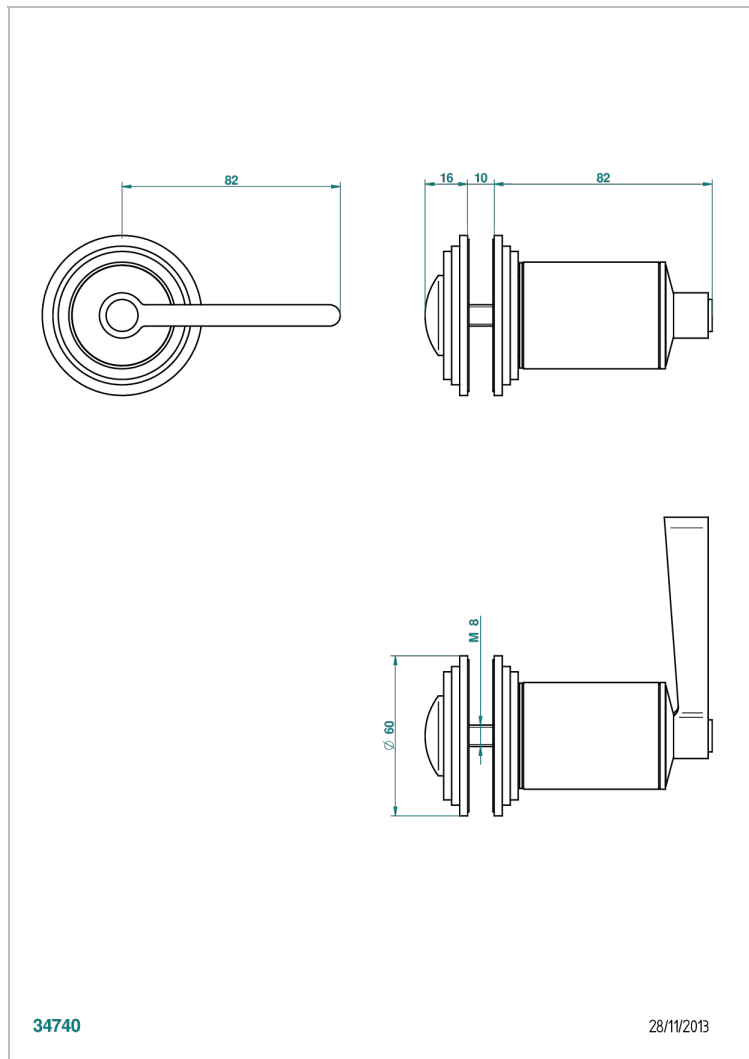

FAUBOURG BLACK PORCELAIN WITH LEVER HANDLES

G2M-639V

Large knob

CHARACTERISTIC

- Faubourg Black Porcelain with lever handles
- Large knob

AVAILABLE FINITIONS

Black ceram - D30
Blush PVD - H62
Brass color PVD - H49
Brown bronze color PVD - F33
Chrome polished - A02
Chrome polished / gold polished - G02