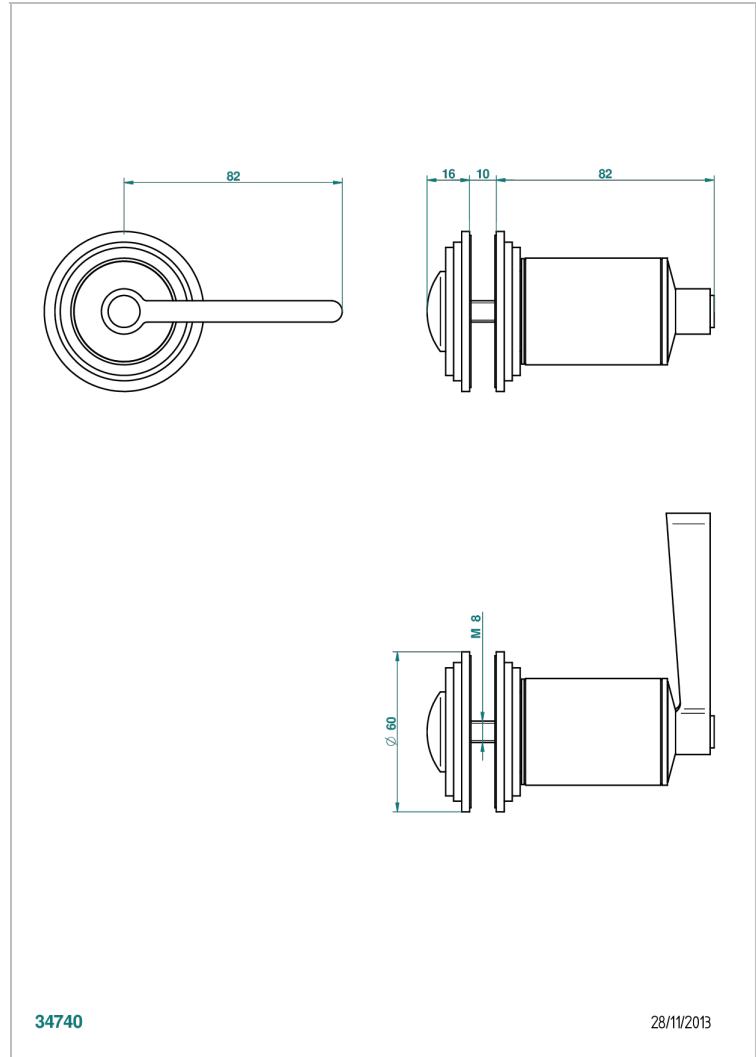

FAUBOURG BLACK PORCELAIN WITH LEVER

G2M-639V

Large door knob

THG[®]
PARIS

CHARACTERISTIC

- Faubourg Black Porcelain with lever
- Large door knob

AVAILABLE FINITIONS

Antique nickel - H28
Black ceram - D30
Blush PVD - H62
Brass color PVD - H49
Brown bronze color PVD - F33
Gold color PVD - H52

Nickel color PVD - H55
Polished chrome (color finish) - A02
Polished chrome / Polished gold (color finish) - G02
Polished gold (color finish) - F01
Polished nickel - B01
Soft gold - F30

Soft matt gold - F31
Umber PVD - H66