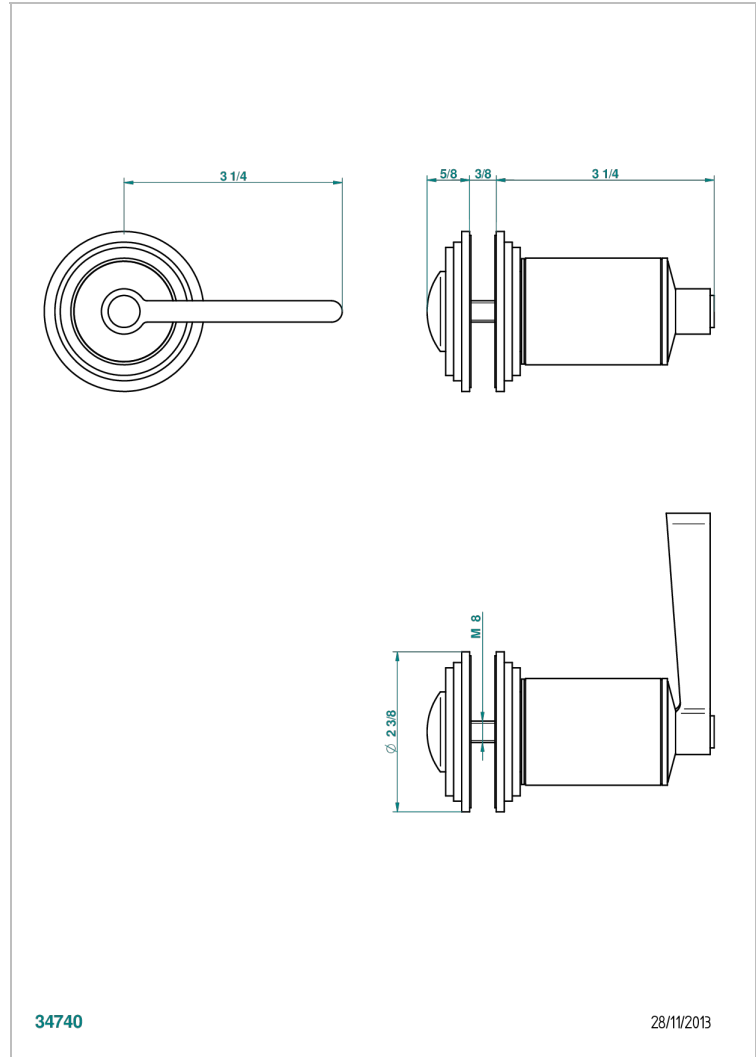

# FAUBOURG BLACK PORCELAIN WITH LEVER

G2M-639V

Large door knob

THG<sup>®</sup>  
PARIS

34740

28/11/2013

## CHARACTERISTIC

- Faubourg Black Porcelain with lever
- Large door knob