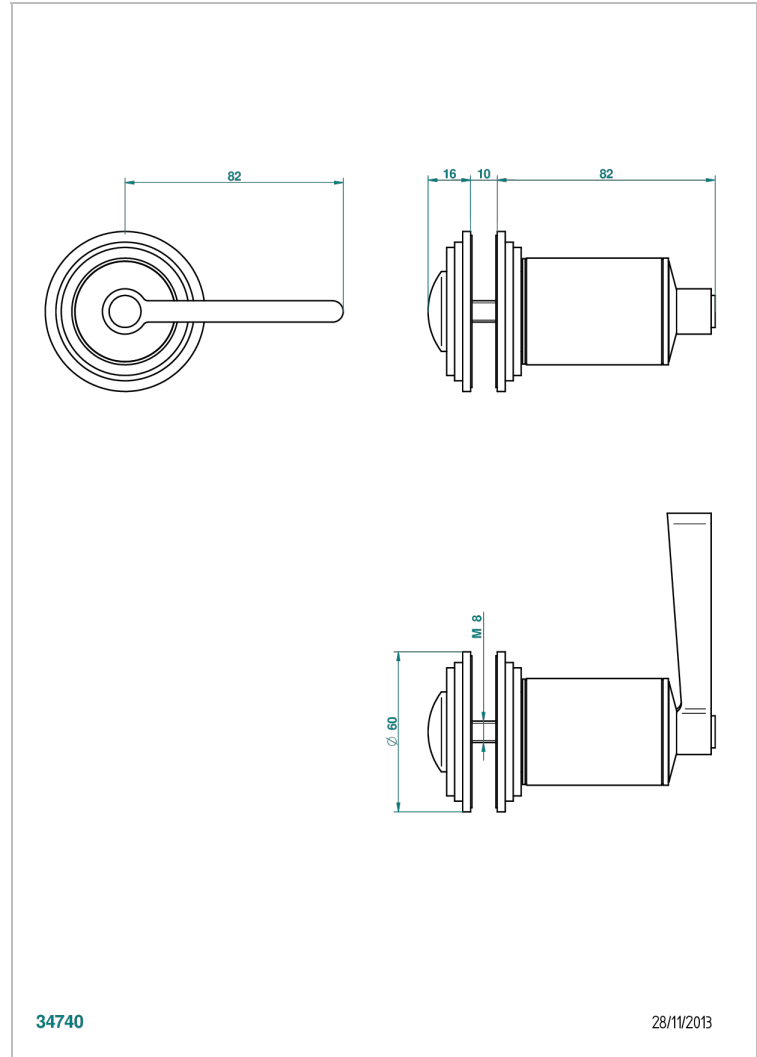

FAUBOURG BLACK PORCELAIN WITH LEVER

G2M-639V

Large door knob

THG[®]
PARIS

34740

28/11/2013

CHARACTERISTIC

- Faubourg Black Porcelain with lever
- Large door knob

AVAILABLE FINITIONS

Antique nickel - H28
Black ceram - D30
Blush PVD - H62
Brass color PVD - H49
Brown bronze color PVD - F33
Gold color PVD - H52

Graphite PVD - H64
Matt Umber PVD - H67
Matt blush PVD - H60
Matt brass color PVD - H50
Matt brown bronze color PVD - F34
Matt chrome - C02