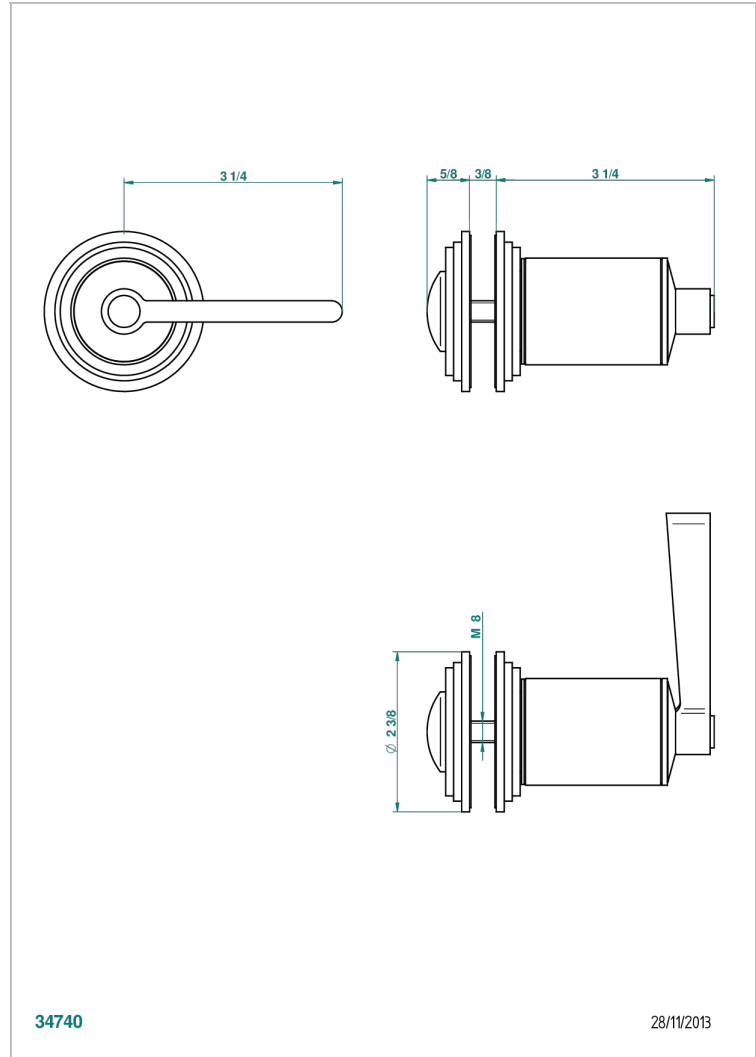

FAUBOURG BLACK PORCELAIN WITH LEVER

G2M-639V

Large door knob

THG[®]
PARIS

34740

28/11/2013

CHARACTERISTIC

- Faubourg Black Porcelain with lever
- Large door knob