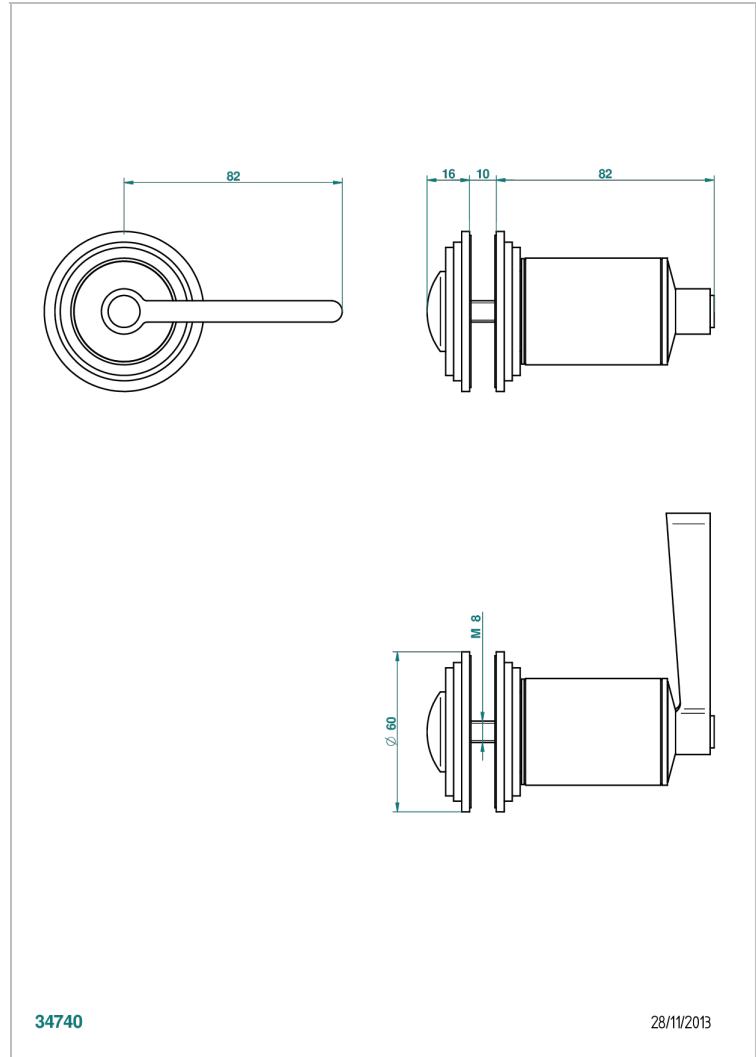

FAUBOURG BLACK PORCELAIN WITH LEVER

G2M-639V

Large door knob

THG[®]
PARIS

34740

28/11/2013

CHARACTERISTIC

- Faubourg Black Porcelain with lever
- Large door knob

AVAILABLE FINITIONS

Antique nickel - H28
Black ceram - D30
Blush PVD - H62
Brass color PVD - H49
Brown bronze color PVD - F33
Gold color PVD - H52

Graphite PVD - H64
Matt Umber PVD - H67
Matt blush PVD - H60
Matt brass color PVD - H50
Matt brown bronze color PVD - F34
Matt chrome - C02