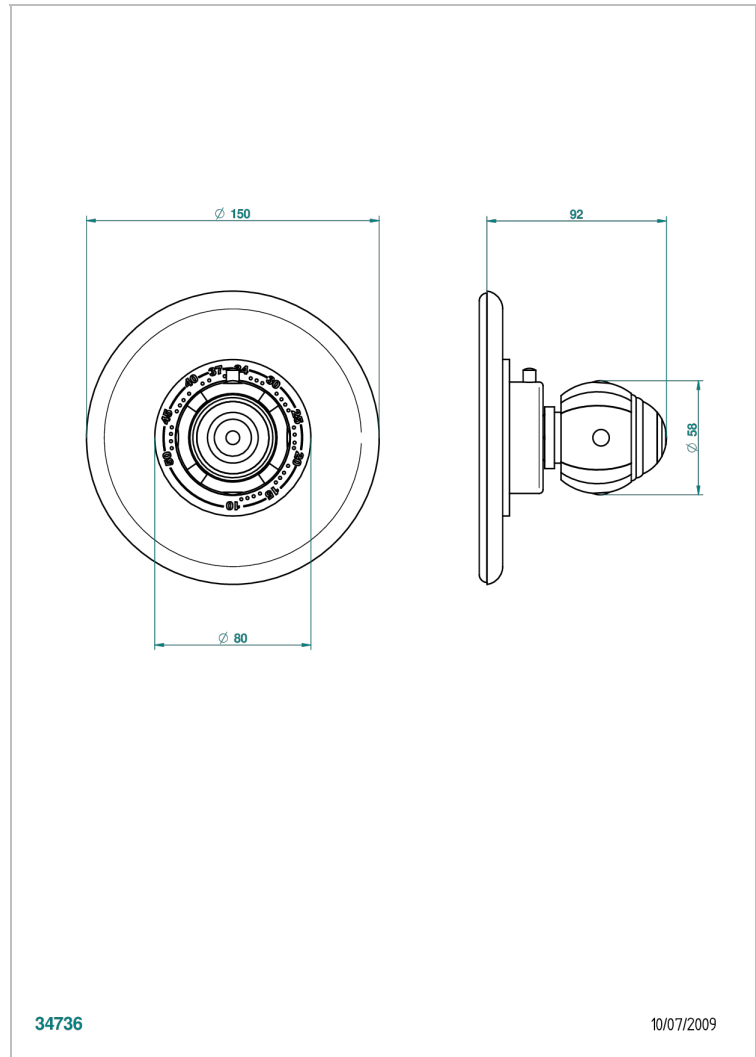

ITHAQUE PLATINUM DECOR

A7B-15EN16EM

Trim plate and handle for eurotherm valve 8200/us & 8300/us

THG[®]
PARIS

CHARACTERISTIC

- Ithaque Platinum decor
- Trim plate and handle for eurotherm valve 8200/us & 8300/us