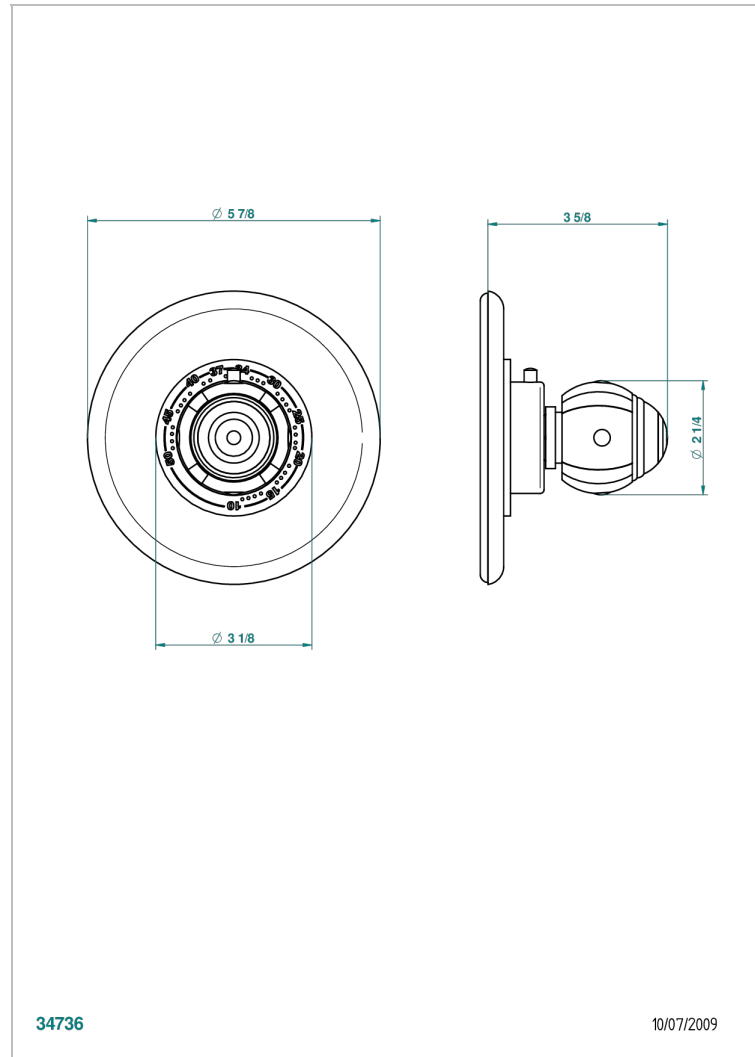

ITHAQUE PLATINUM DECOR

A7B-15EN16EM

Trim plate and handle for eurotherm valve 8200/us & 8300/us

THG[®]
PARIS

CHARACTERISTIC

- Ithaque Platinum decor
- Trim plate and handle for eurotherm valve 8200/us & 8300/us