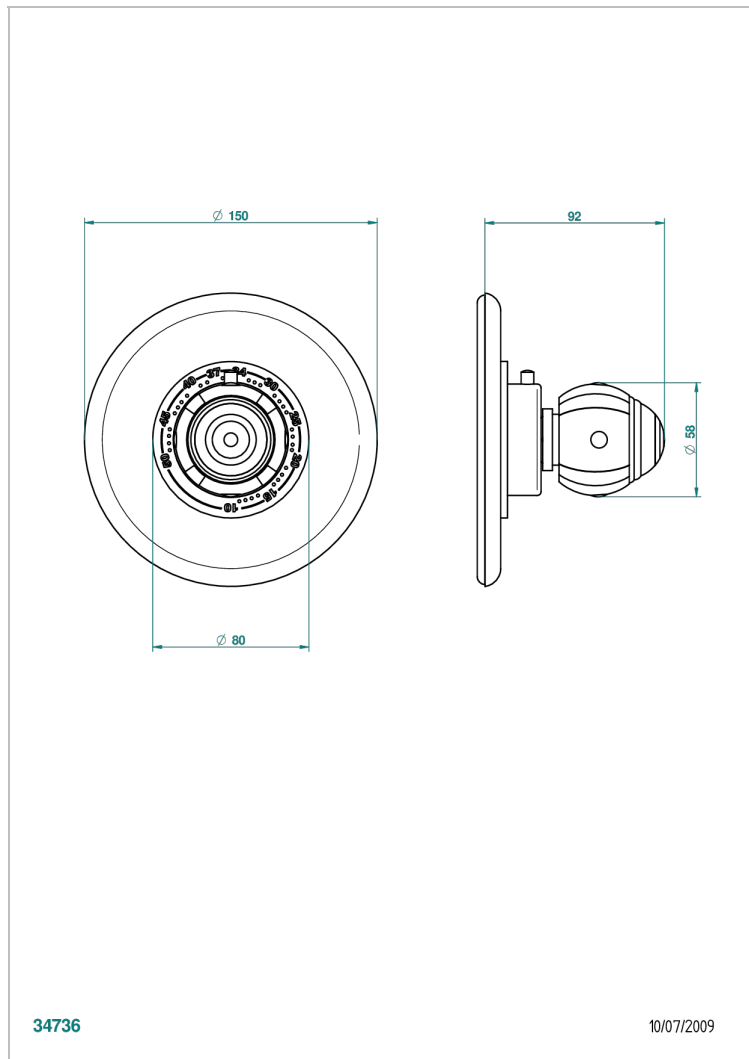

# ITHAQUE PLATINUM DECOR

A7B-15EN16EM

Trim for Eurotherm thermostat n° 8105N, 8200N, 8300

THG<sup>®</sup>  
PARIS

## CHARACTERISTIC

- Ithaque Platinum decor
- Trim for Eurotherm thermostat n° 8105N, 8200N, 8300

## RELATED SKU'S

- Ref. G00-8105N 1/2" Eurotherm thermostat, 40 l/min with wax cartridge
- Ref. G00-8200N 3/4" Eurotherm thermostat, 80 l/min