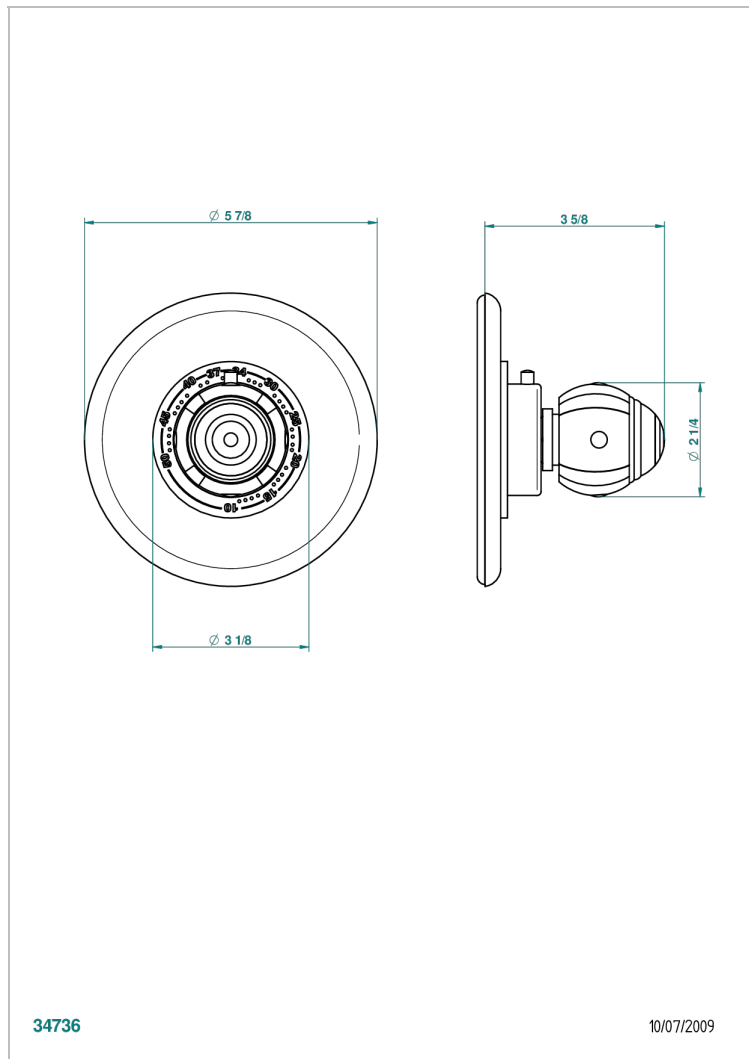

ITHAQUE PLATINUM DECOR

A7B-15EN16EM

Trim for Eurotherm thermostat n° 8105N, 8200N, 8300

THG[®]
PARIS

CHARACTERISTIC

- Ithaque Platinum decor
- Trim for Eurotherm thermostat n° 8105N, 8200N, 8300

RELATED SKU'S

- Ref. G00-8105N 1/2" Eurotherm thermostat, 40 l/min with wax cartridge
- Ref. G00-8200N 3/4" Eurotherm thermostat, 80 l/min

AVAILABLE FINITIONS

Antique nickel - H28
Black ceram - D30
Blush PVD - H62
Brass color PVD - H49
Brown bronze color PVD - F33
Gold color PVD - H52