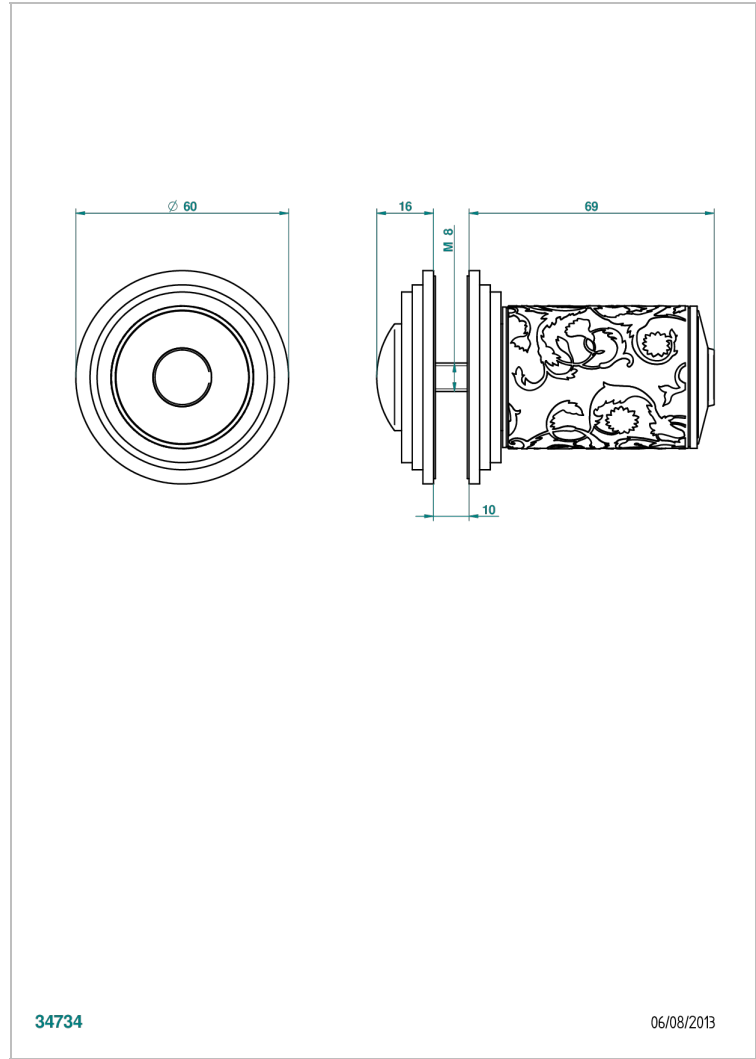

FRIVOLE

G2R-639V

Large door knob

34734

06/08/2013

CHARACTERISTIC

- Frivole
- Large door knob

AVAILABLE FINITIONS