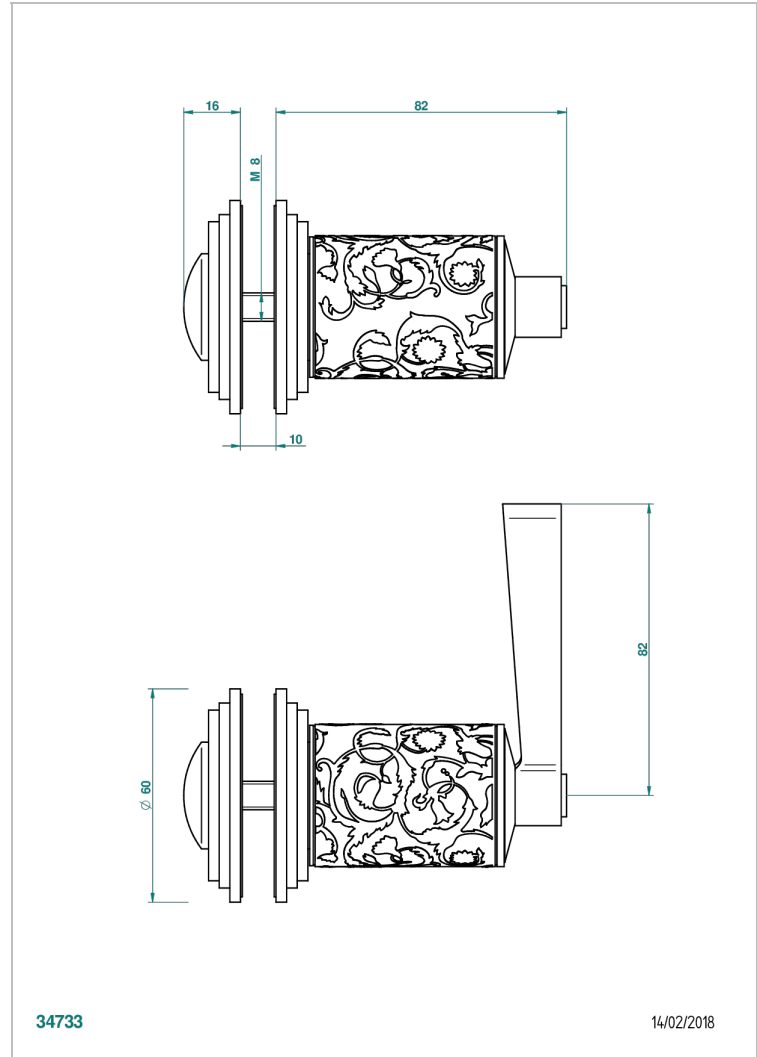

FRIVOLE WITH LEVER HANDLES

G2S-639V

Large knob

CHARACTERISTIC

- Frivole with lever handles
- Large knob

AVAILABLE FINITIONS

Black ceram - D30
Blush PVD - H62
Brass color PVD - H49
Brown bronze color PVD - F33
Chrome polished - A02
Chrome polished / gold polished - G02

Matt nickel color PVD - H56
Nickel antique / Sovereign - H28
Nickel color PVD - H55
Nickel polished - B01
Soft gold - F30
Soft matt gold - F31

Umber PVD - H66