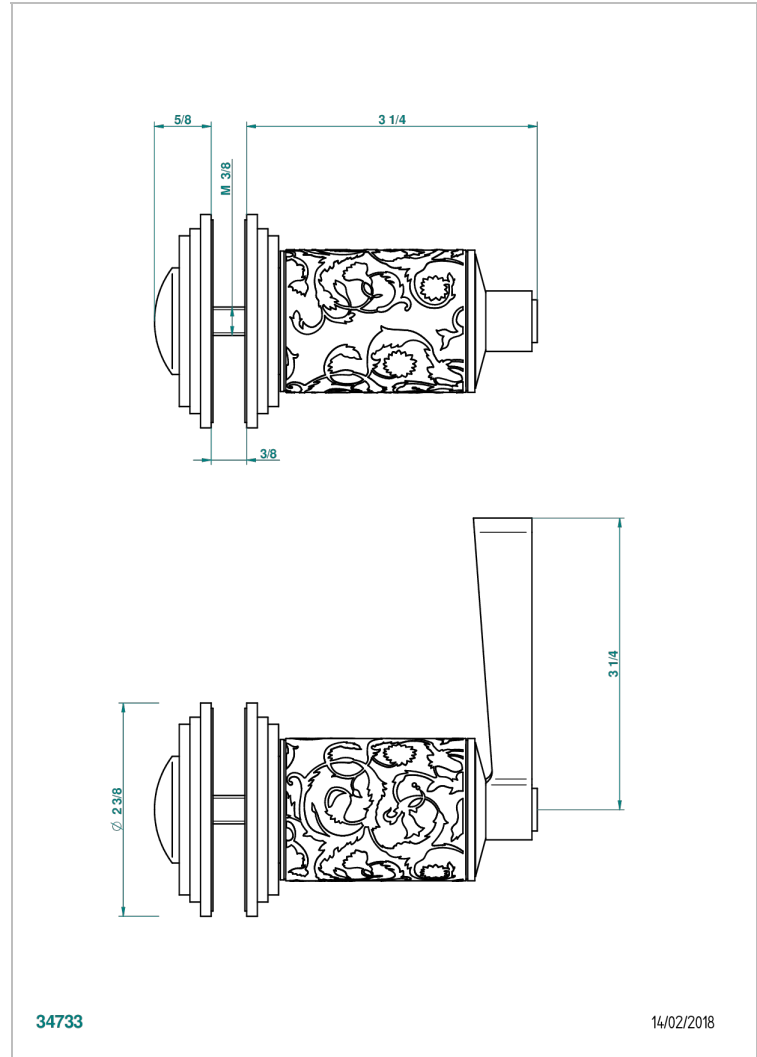

FRIVOLE WITH LEVER HANDLES

G2S-639V

Large knob

CHARACTERISTIC

- Frivole with lever handles
- Large knob

AVAILABLE FINITIONS

Black ceram - D30
Blush PVD - H62
Brass color PVD - H49
Brown bronze color PVD - F33
Chrome polished - A02
Chrome polished / gold polished - G02

Matt nickel color PVD - H56
Nickel antique / Sovereign - H28
Nickel color PVD - H55
Nickel polished - B01
Soft gold - F30
Soft matt gold - F31

Umber PVD - H66