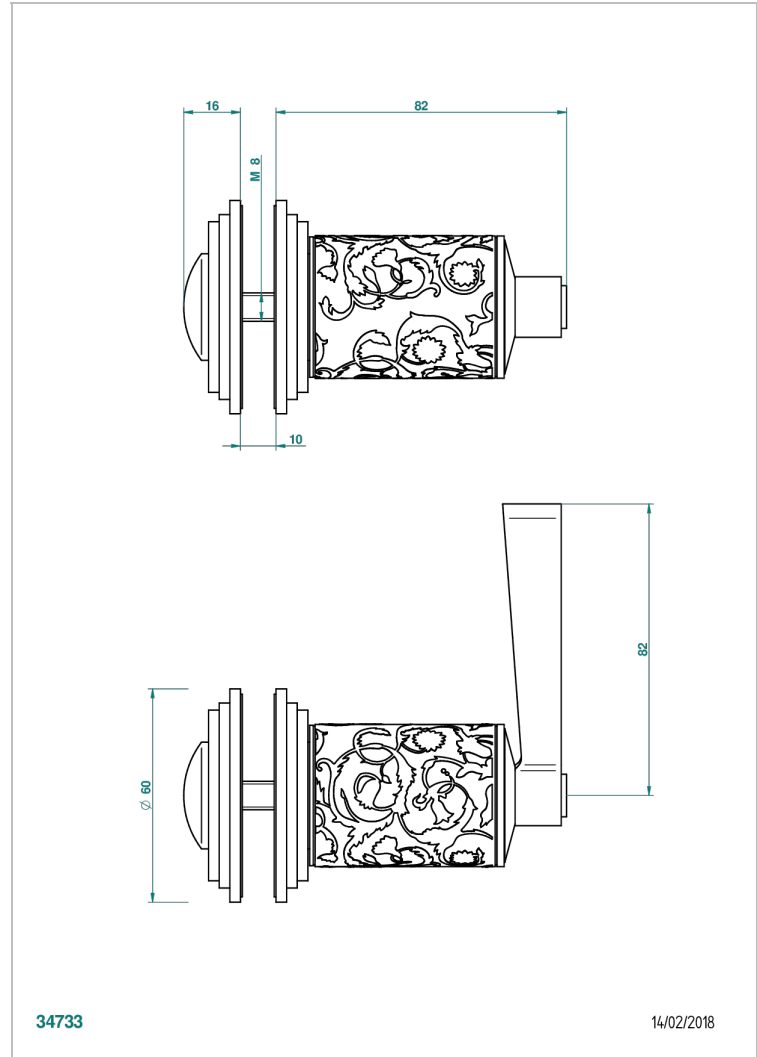

FRIVOLE WITH LEVER

G2S-639V

Large door knob

CHARACTERISTIC

- Frivole with lever
- Large door knob

AVAILABLE FINITIONS

Antique nickel - H28
Black ceram - D30
Blush PVD - H62
Brass color PVD - H49
Brown bronze color PVD - F33
Gold color PVD - H52