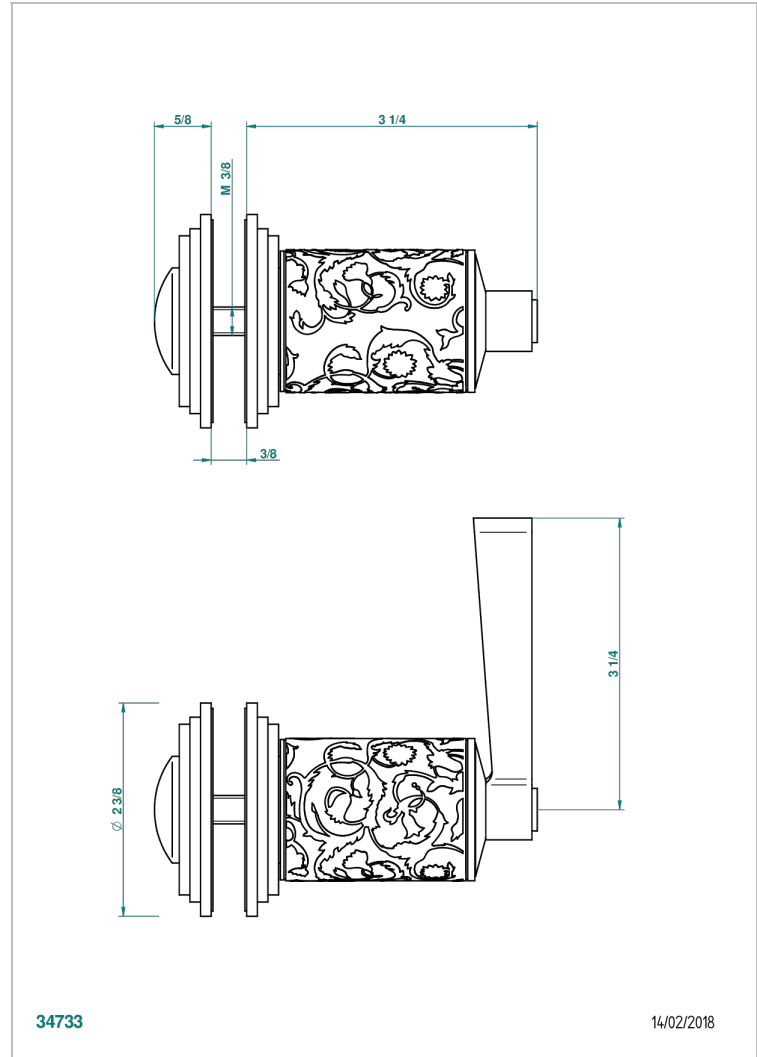

FRIVOLE WITH LEVER

G2S-639V

Large door knob

CHARACTERISTIC

- Frivole with lever
- Large door knob

AVAILABLE FINITIONS

Antique nickel - H28
Black ceram - D30
Blush PVD - H62
Brass color PVD - H49
Brown bronze color PVD - F33
Gold color PVD - H52