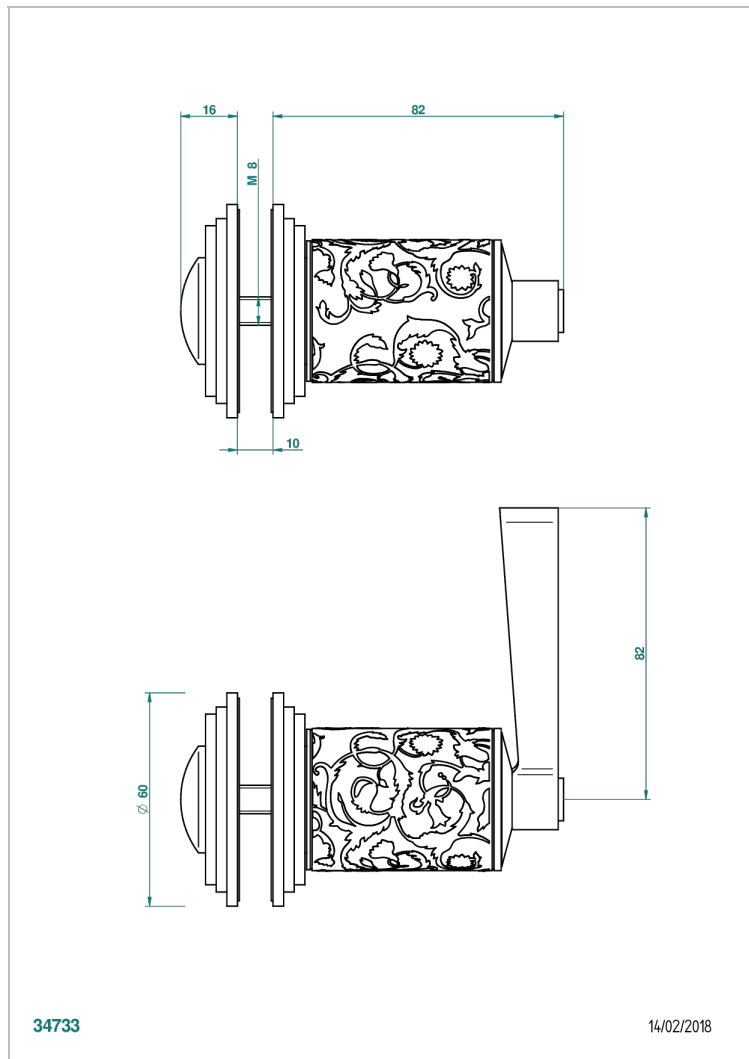

FRIVOLE WITH LEVER

G2S-639V

大号按钮

THG[®]
PARIS

特色

- Frivole with lever
- 大号按钮

可选饰面

Black ceram - D30
Blush PVD - H62
Graphite PVD - H64
Matt Umber PVD - H67
Matt blush PVD - H60
Matt graphite PVD - H65