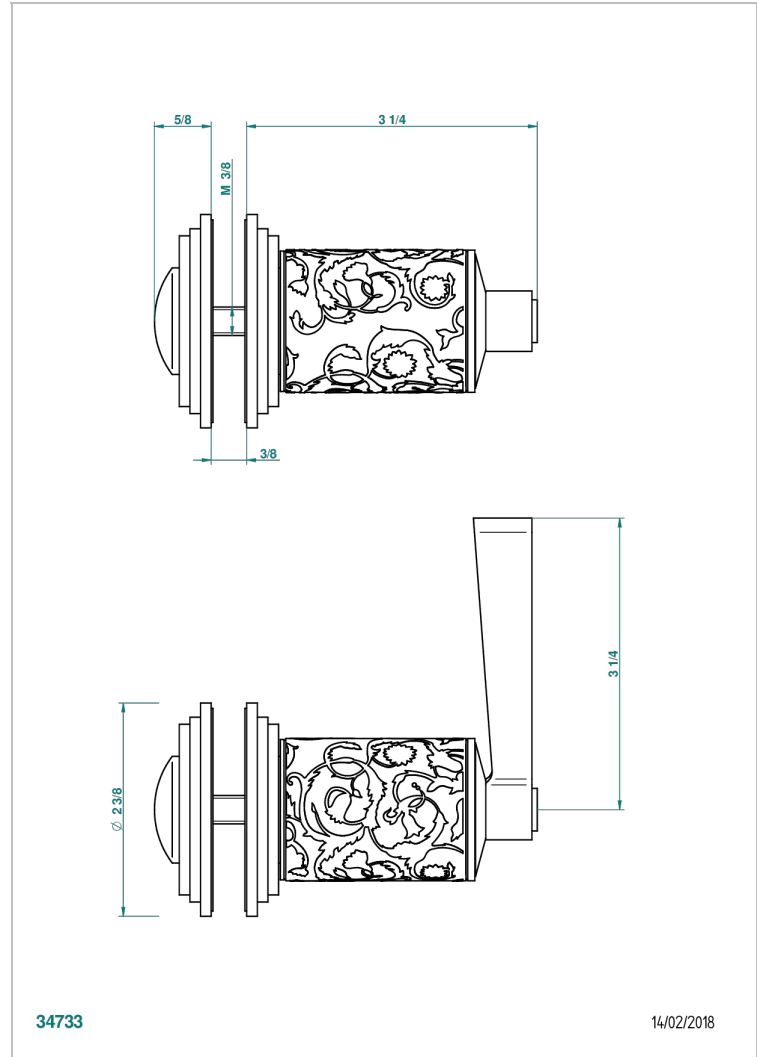

# FRIVOLE WITH LEVER

G2S-639V

Large door knob

## CHARACTERISTIC

- Frivole with lever
- Large door knob