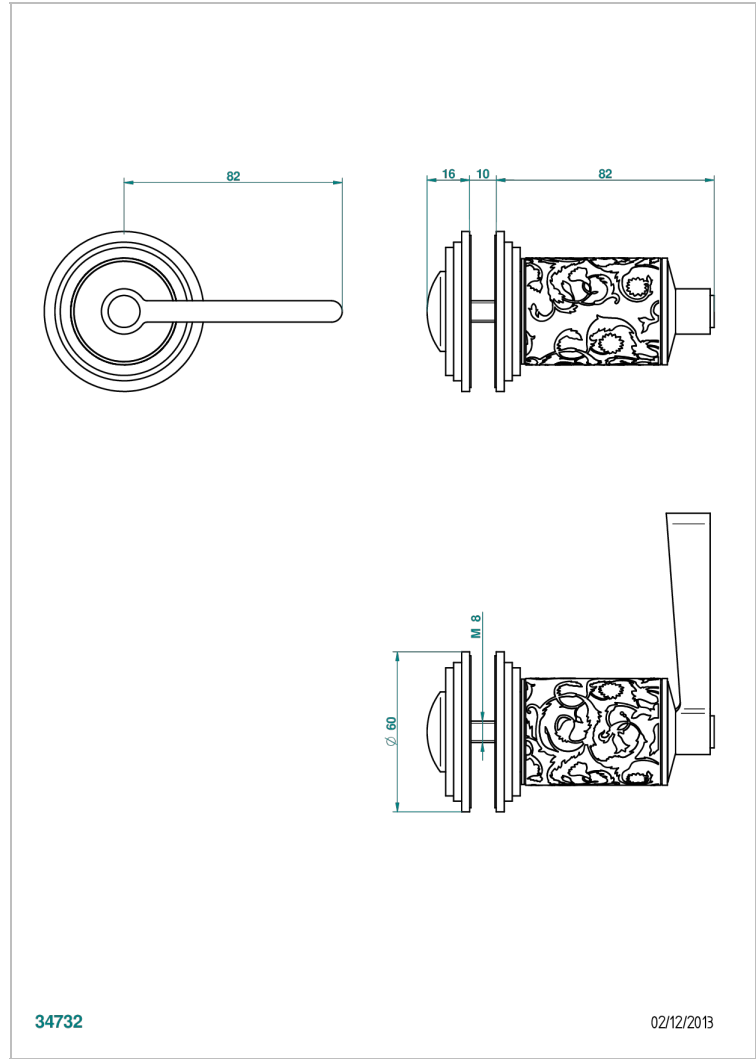

FROUFROU WITH LEVER

G2P-639V

Large door knob

THG[®]
PARIS

34732

02/12/2013

CHARACTERISTIC

- Froufrou with lever
- Large door knob

AVAILABLE FINITIONS

Antique nickel - H28
Black ceram - D30
Blush PVD - H62
Brass color PVD - H49
Brown bronze color PVD - F33
Gold color PVD - H52

Graphite PVD - H64
Matt Umber PVD - H67
Matt blush PVD - H60
Matt brass color PVD - H50
Matt brown bronze color PVD - F34
Matt chrome - C02