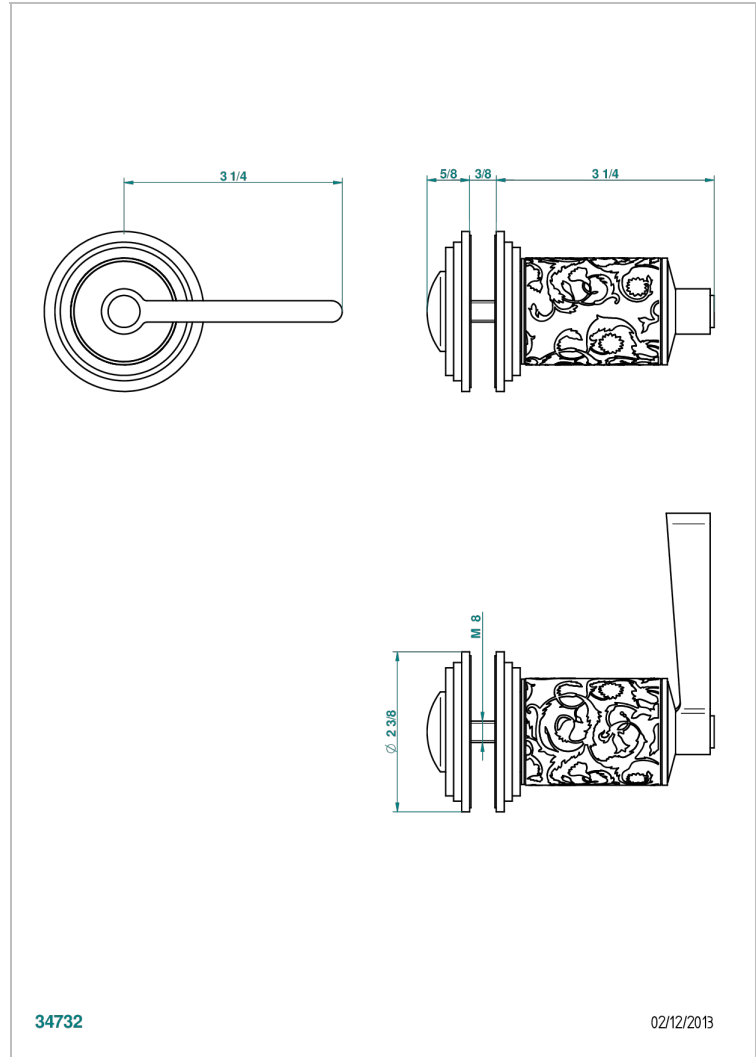

FROUFROU WITH LEVER

G2P-639V

Large door knob

CHARACTERISTIC

- Froufrou with lever
- Large door knob

AVAILABLE FINITIONS

Antique nickel - H28
Black ceram - D30
Blush PVD - H62
Brass color PVD - H49
Brown bronze color PVD - F33
Gold color PVD - H52