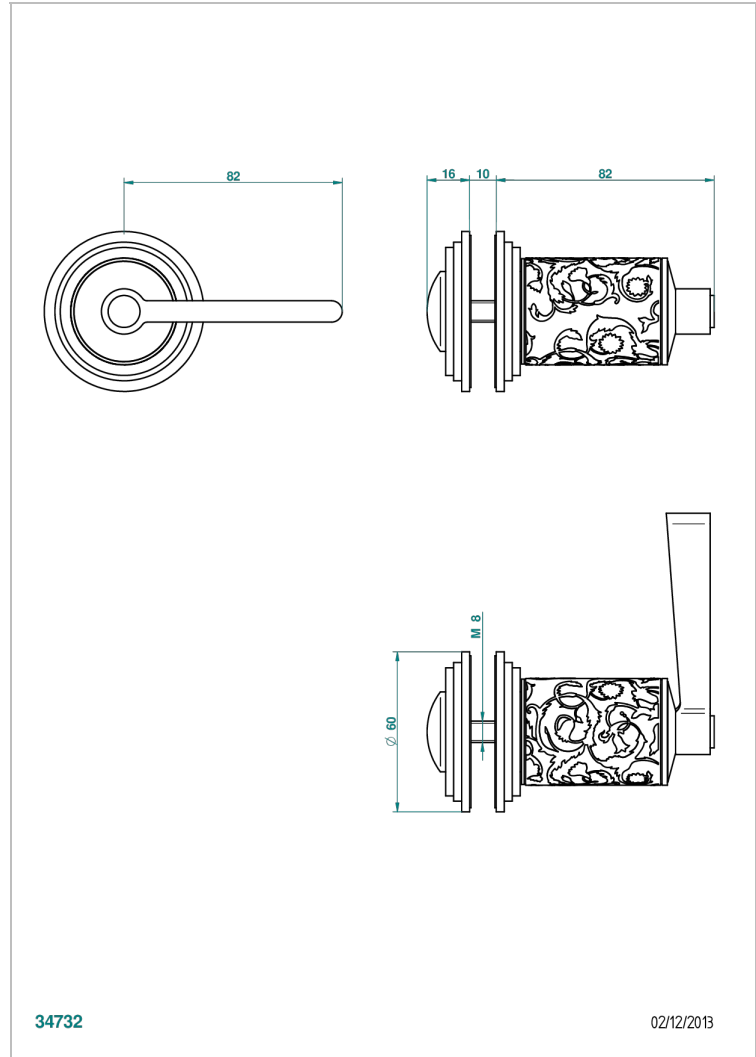

# FROUFROU WITH LEVER

G2P-639V

Large door knob

THG<sup>®</sup>  
PARIS

34732

02/12/2013

## CHARACTERISTIC

- Froufrou with lever
- Large door knob

## AVAILABLE FINITIONS

Antique nickel - H28  
Black ceram - D30  
Blush PVD - H62  
Brass color PVD - H49  
Brown bronze color PVD - F33  
Gold color PVD - H52

Graphite PVD - H64  
Matt Umber PVD - H67  
Matt blush PVD - H60  
Matt brass color PVD - H50  
Matt brown bronze color PVD - F34  
Matt chrome - C02