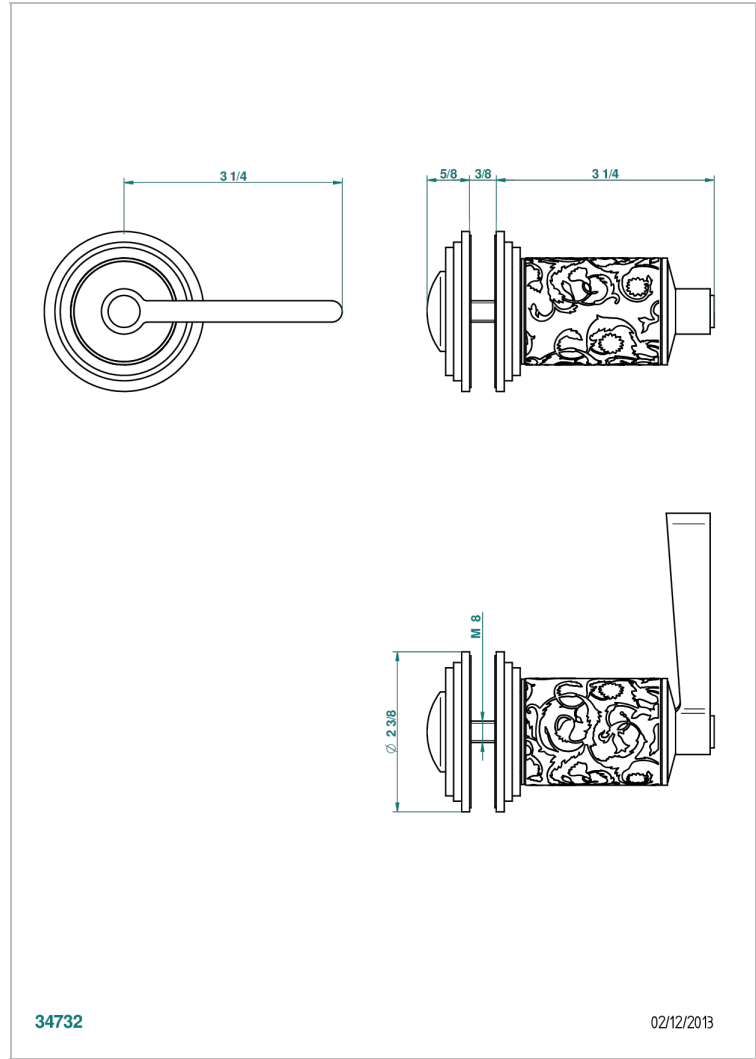

# FROUFROU WITH LEVER

G2P-639V

Large door knob

34732

02/12/2013

## CHARACTERISTIC

- Froufrou with lever
- Large door knob

## AVAILABLE FINITIONS

Antique nickel - H28  
Black ceram - D30  
Blush PVD - H62  
Brass color PVD - H49  
Brown bronze color PVD - F33  
Gold color PVD - H52

Graphite PVD - H64  
Matt Umber PVD - H67  
Matt blush PVD - H60  
Matt brass color PVD - H50  
Matt brown bronze color PVD - F34  
Matt chrome - C02