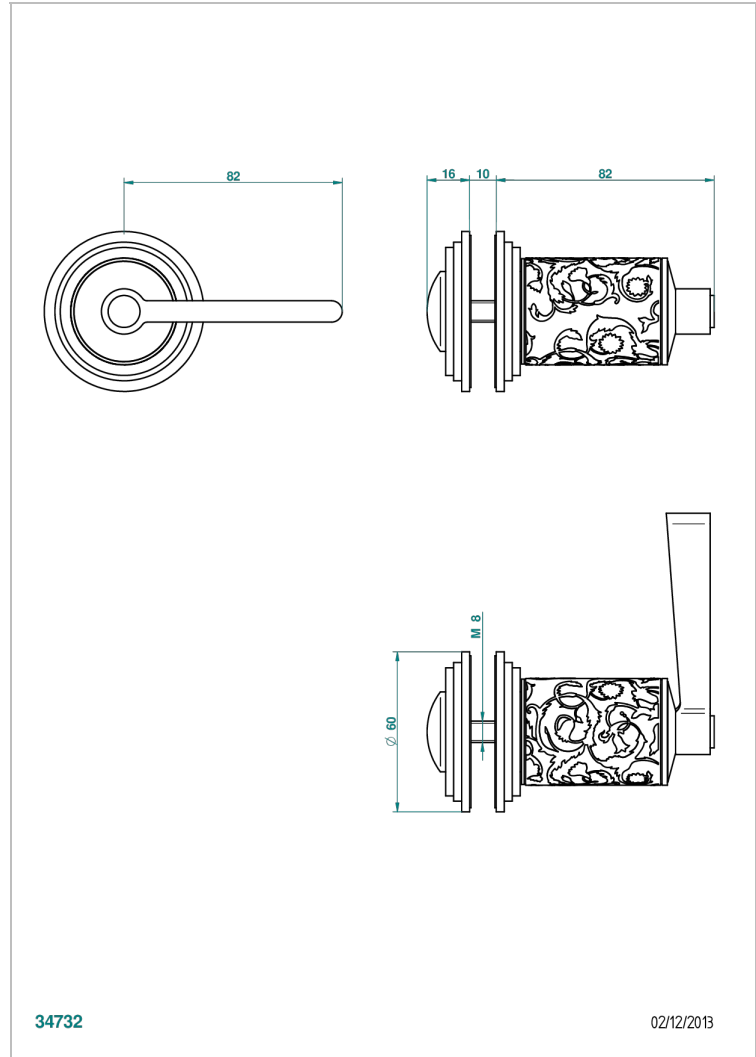

FROUFROU WITH LEVER

G2P-639V

Large door knob

34732

02/12/2013

CHARACTERISTIC

- Froufrou with lever
- Large door knob

AVAILABLE FINITIONS

Antique nickel - H28
Black ceram - D30
Blush PVD - H62
Brass color PVD - H49
Brown bronze color PVD - F33
Gold color PVD - H52

Graphite PVD - H64
Matt Umber PVD - H67
Matt blush PVD - H60
Matt brass color PVD - H50
Matt brown bronze color PVD - F34
Matt chrome - C02