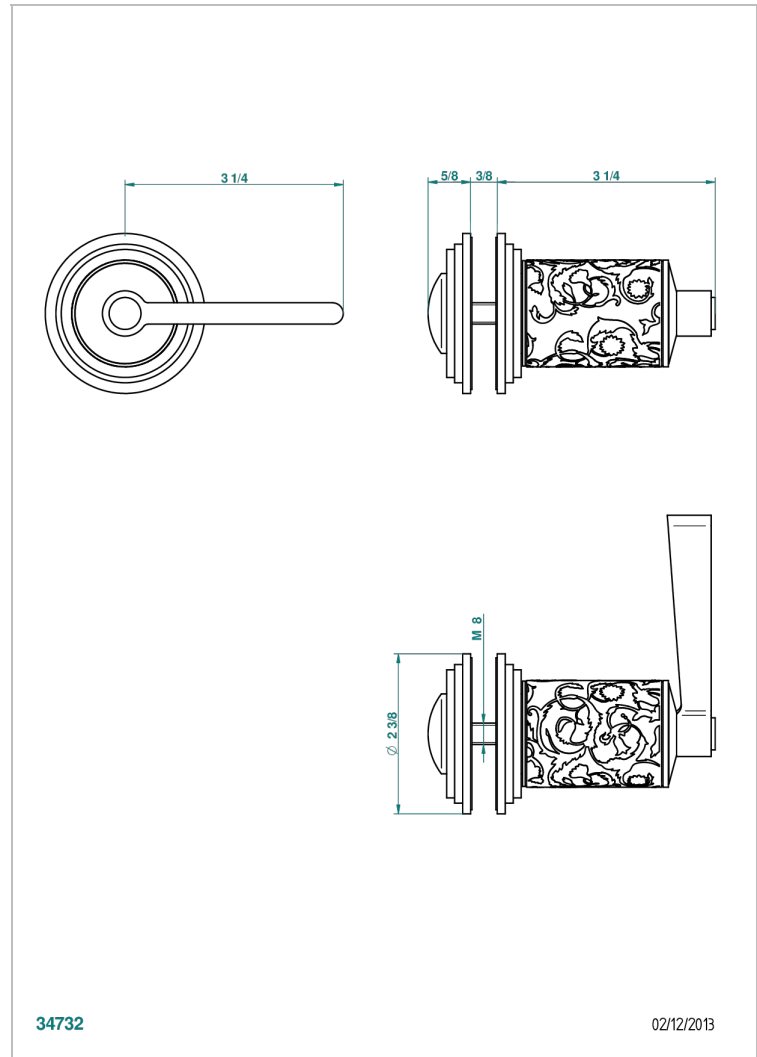

FROUFROU WITH LEVER

G2P-639V

Large door knob

CHARACTERISTIC

- Froufrou with lever
- Large door knob

AVAILABLE FINITIONS

Antique nickel - H28
Black ceram - D30
Blush PVD - H62
Brass color PVD - H49
Brown bronze color PVD - F33
Gold color PVD - H52