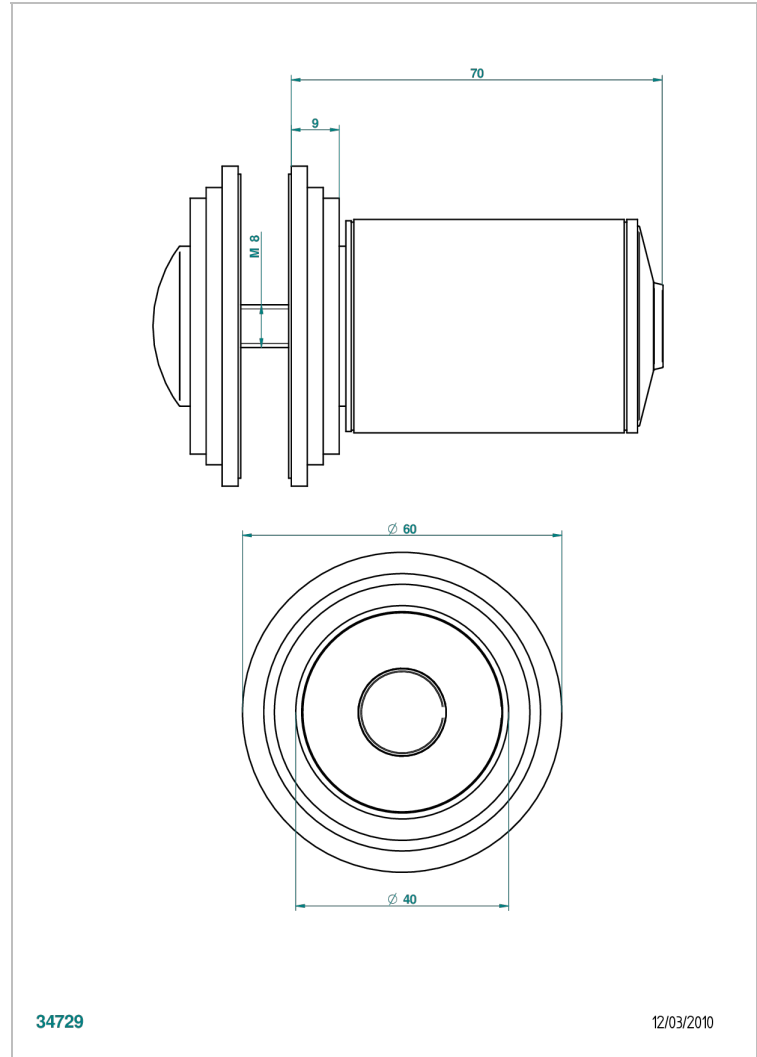

## CHARACTERISTIC

- Faubourg Black Porcelain
- Large door knob