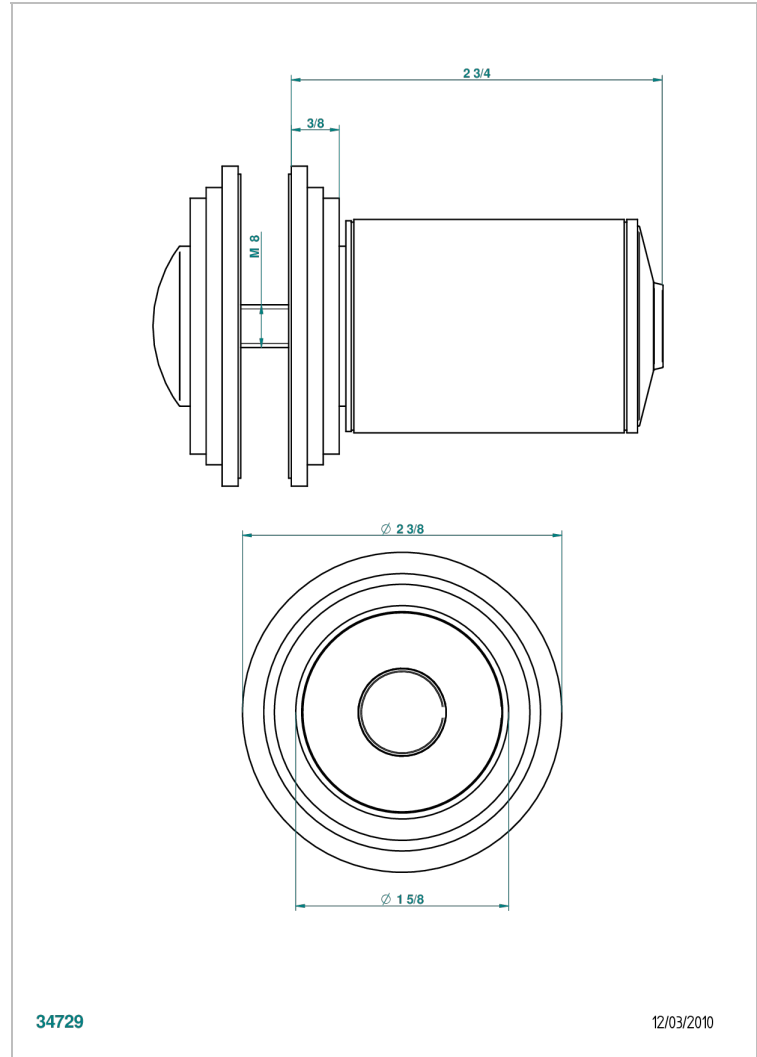

## CHARACTERISTIC

- Faubourg Black Porcelain
- Large door knob