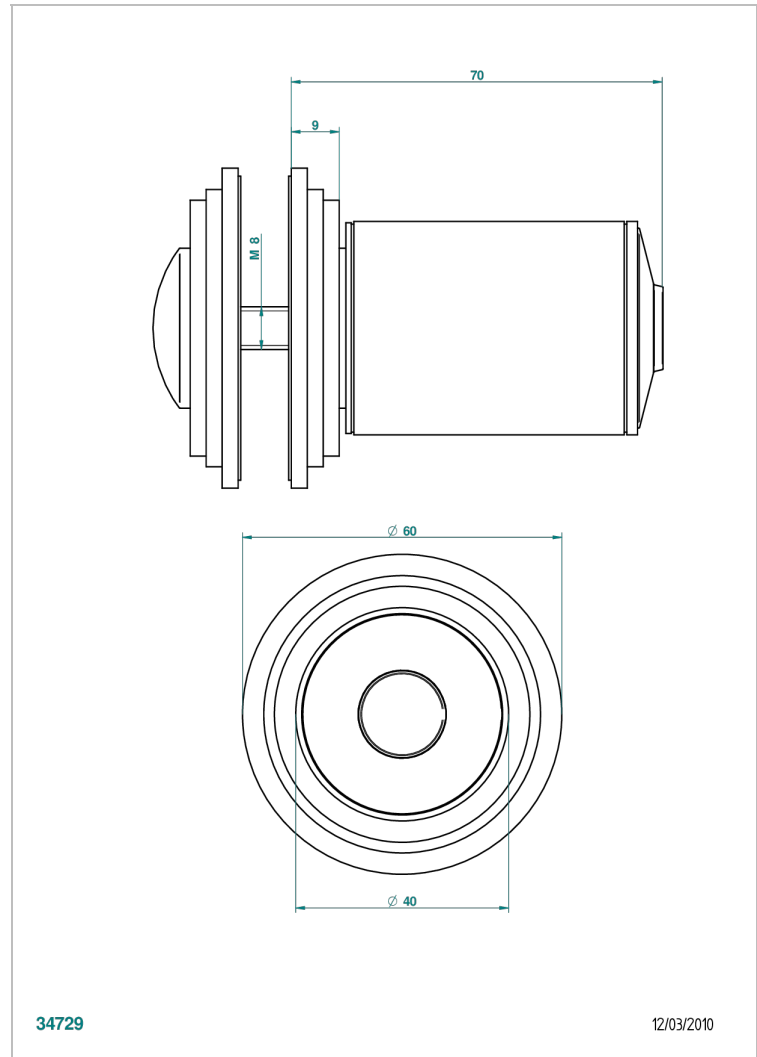

FAUBOURG BLACK PORCELAIN

G2L-639V

Large door knob

THG[®]
PARIS

CHARACTERISTIC

- Faubourg Black Porcelain
- Large door knob

AVAILABLE FINITIONS

Antique nickel - H28
Black ceram - D30
Blush PVD - H62
Brass color PVD - H49
Brown bronze color PVD - F33
Gold color PVD - H52