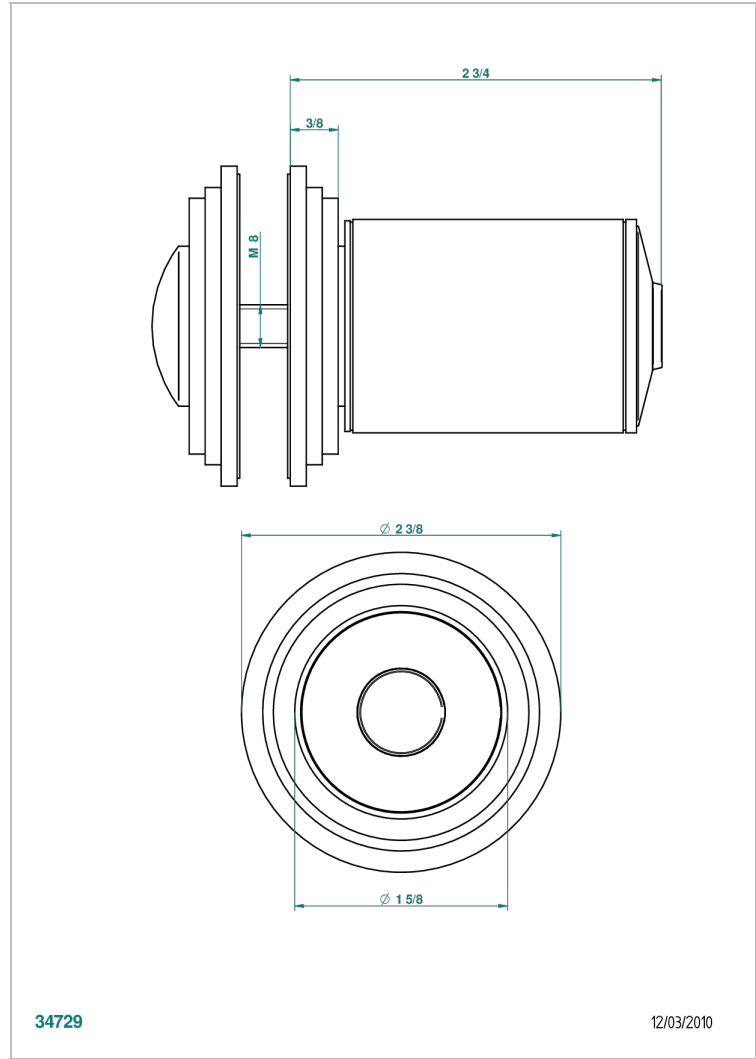

FAUBOURG BLACK PORCELAIN

G2L-639V

Large door knob

THG[®]
PARIS

CHARACTERISTIC

- Faubourg Black Porcelain
- Large door knob

AVAILABLE FINITIONS

Antique nickel - H28
Black ceram - D30
Blush PVD - H62
Brass color PVD - H49
Brown bronze color PVD - F33
Gold color PVD - H52