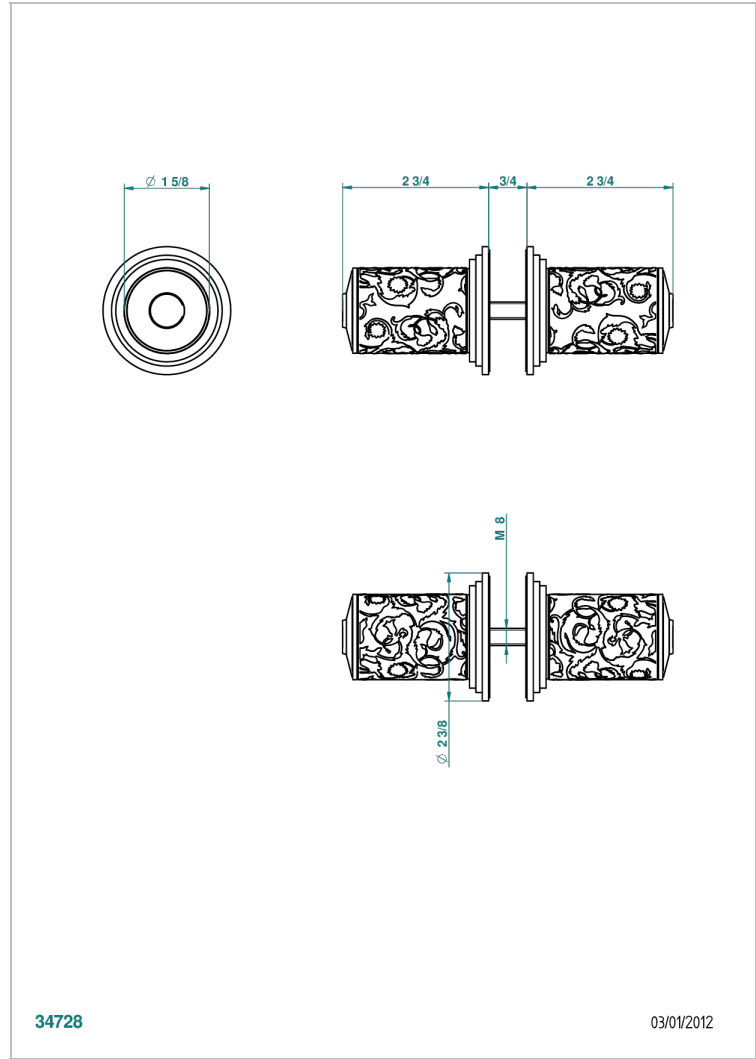

FRIVOLE

G2R-638V

Pair of large knobs

THG[®]
PARIS

34728

03/01/2012

CHARACTERISTIC

- Frivole
- Pair of large knobs