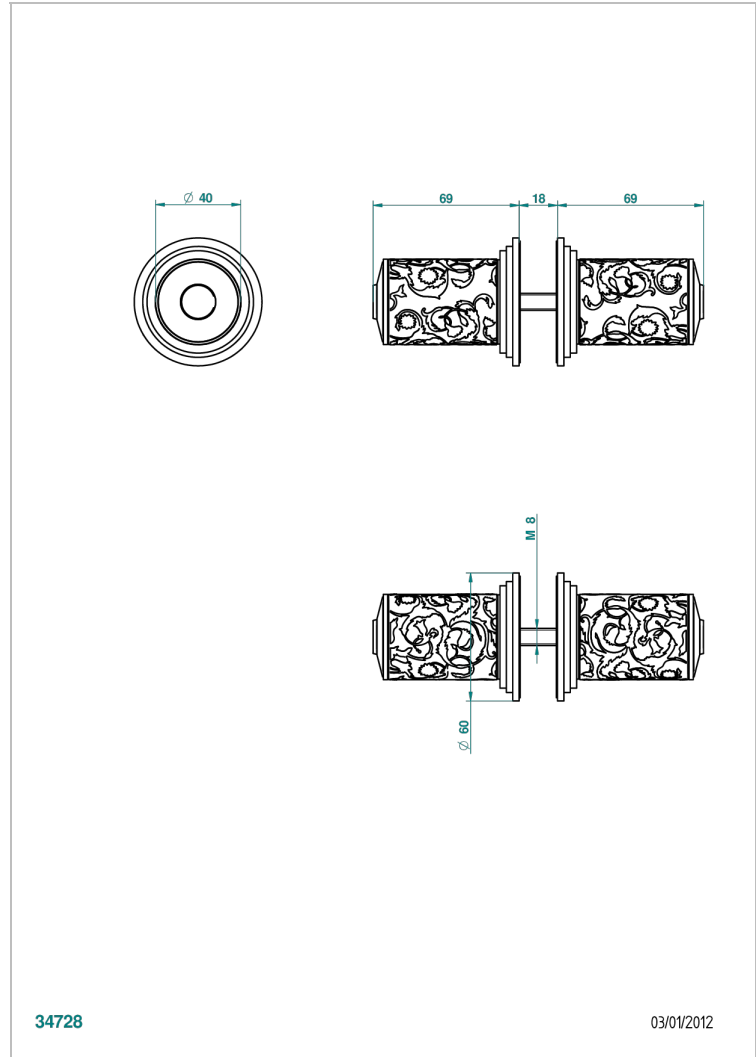

FRIVOLE

G2R-638V

Pair of large door knobs

34728

03/01/2012

CHARACTERISTIC

- Frivole
- Pair of large door knobs

AVAILABLE FINITIONS

Antique nickel - H28
Black ceram - D30
Blush PVD - H62
Brass color PVD - H49
Brown bronze color PVD - F33
Gold color PVD - H52

Graphite PVD - H64
Matt Umber PVD - H67
Matt blush PVD - H60
Matt brass color PVD - H50
Matt brown bronze color PVD - F34
Matt chrome - C02