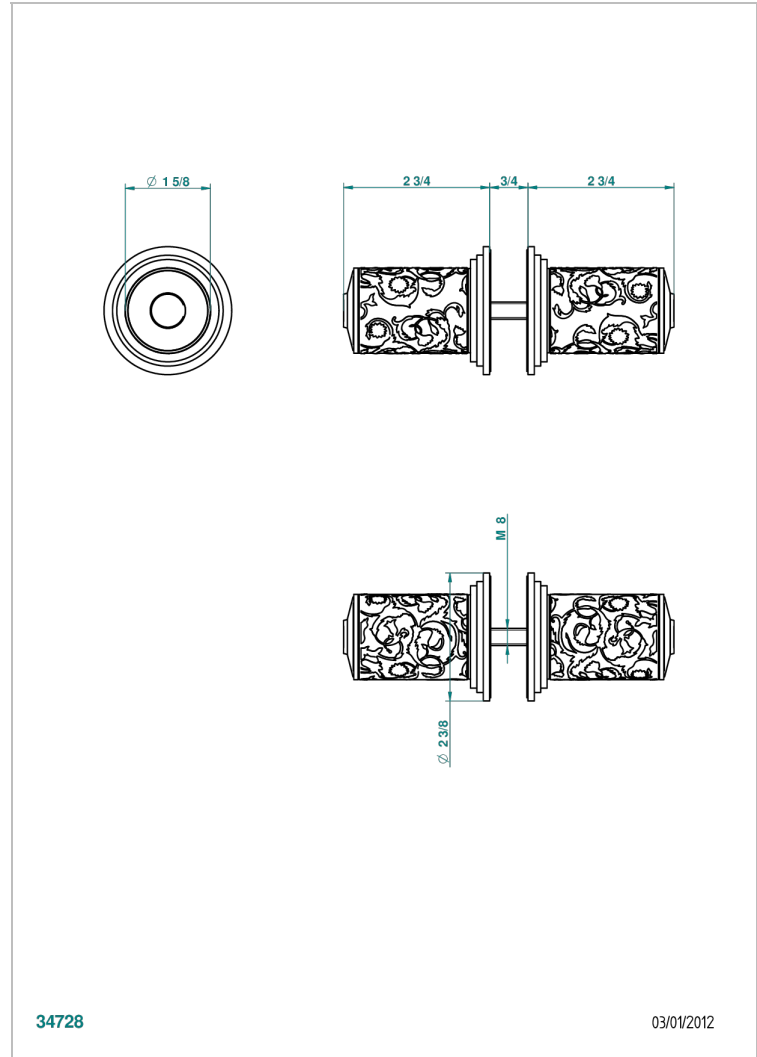

FRIVOLE

G2R-638V

Pair of large door knobs

34728

03/01/2012

CHARACTERISTIC

- Frivole
- Pair of large door knobs

AVAILABLE FINITIONS

Antique nickel - H28
Black ceram - D30
Blush PVD - H62
Brass color PVD - H49
Brown bronze color PVD - F33
Gold color PVD - H52

Graphite PVD - H64
Matt Umber PVD - H67
Matt blush PVD - H60
Matt brass color PVD - H50
Matt brown bronze color PVD - F34
Matt chrome - C02