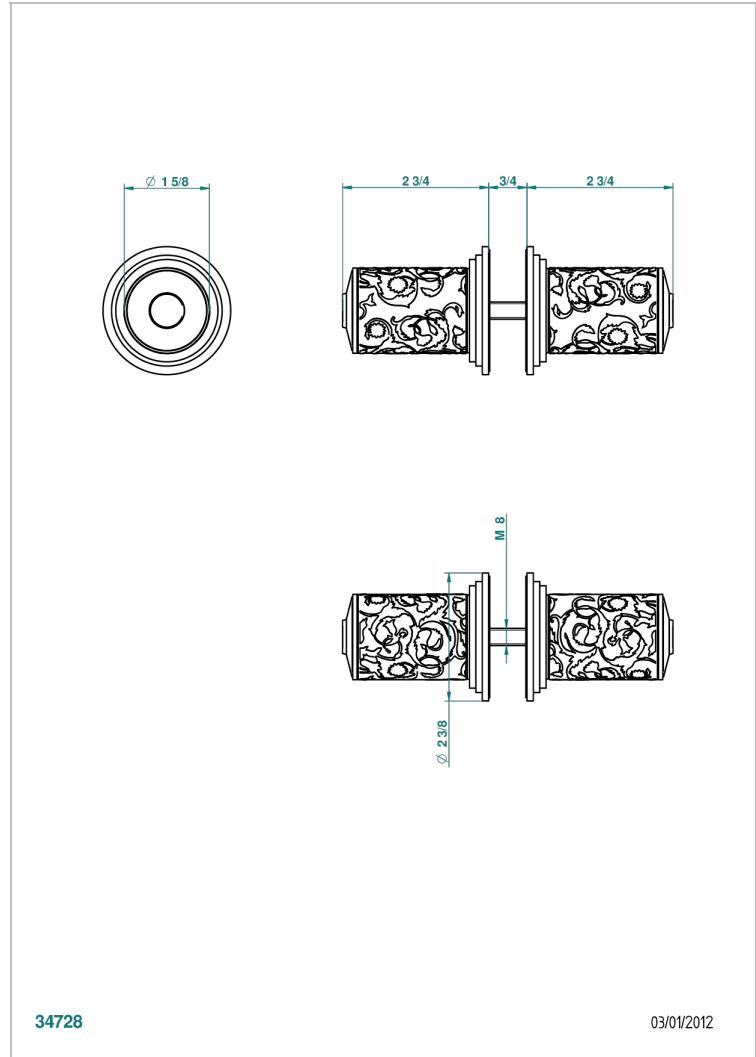

FRIVOLE

G2R-638V

Pair of large door knobs

34728

03/01/2012

CHARACTERISTIC

- Frivole
- Pair of large door knobs

AVAILABLE FINITIONS

Antique nickel - H28
Black ceram - D30
Blush PVD - H62
Brass color PVD - H49
Brown bronze color PVD - F33
Gold color PVD - H52

Graphite PVD - H64
Matt Umber PVD - H67
Matt blush PVD - H60
Matt brass color PVD - H50
Matt brown bronze color PVD - F34
Matt chrome - C02