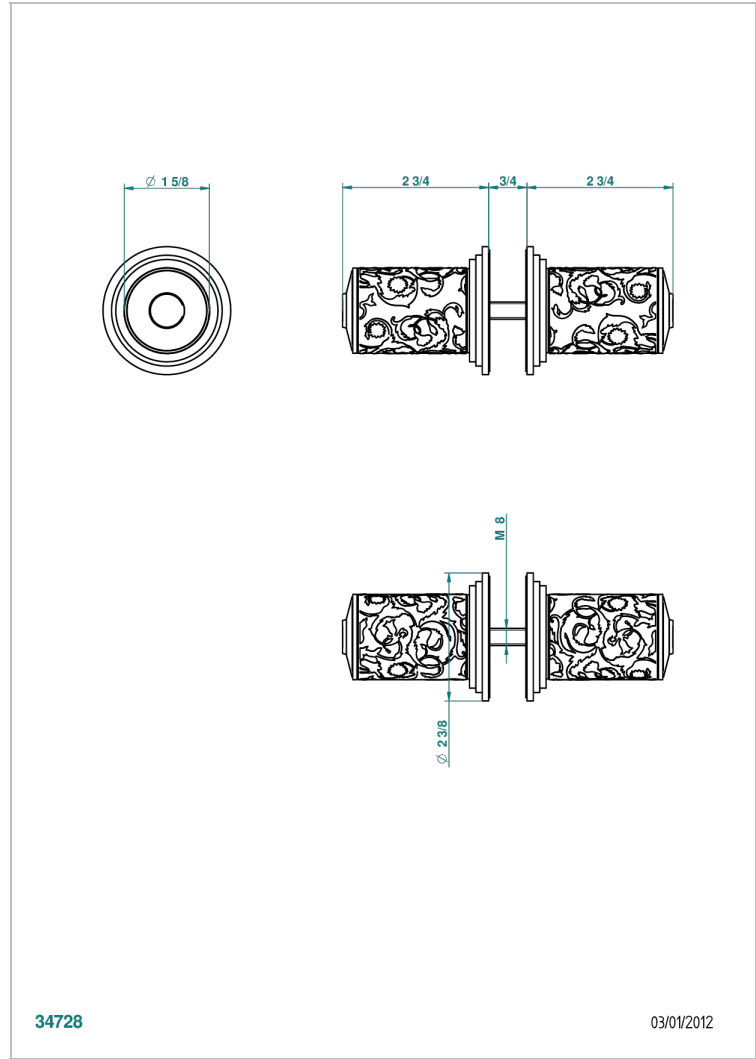

FRIVOLE

G2R-638V

Pair of large door knobs

34728

03/01/2012

CHARACTERISTIC

- Frivole
- Pair of large door knobs

AVAILABLE FINITIONS

Antique nickel - H28
Black ceram - D30
Blush PVD - H62
Brass color PVD - H49
Brown bronze color PVD - F33
Gold color PVD - H52

Graphite PVD - H64
Matt Umber PVD - H67
Matt blush PVD - H60
Matt brass color PVD - H50
Matt brown bronze color PVD - F34
Matt chrome - C02