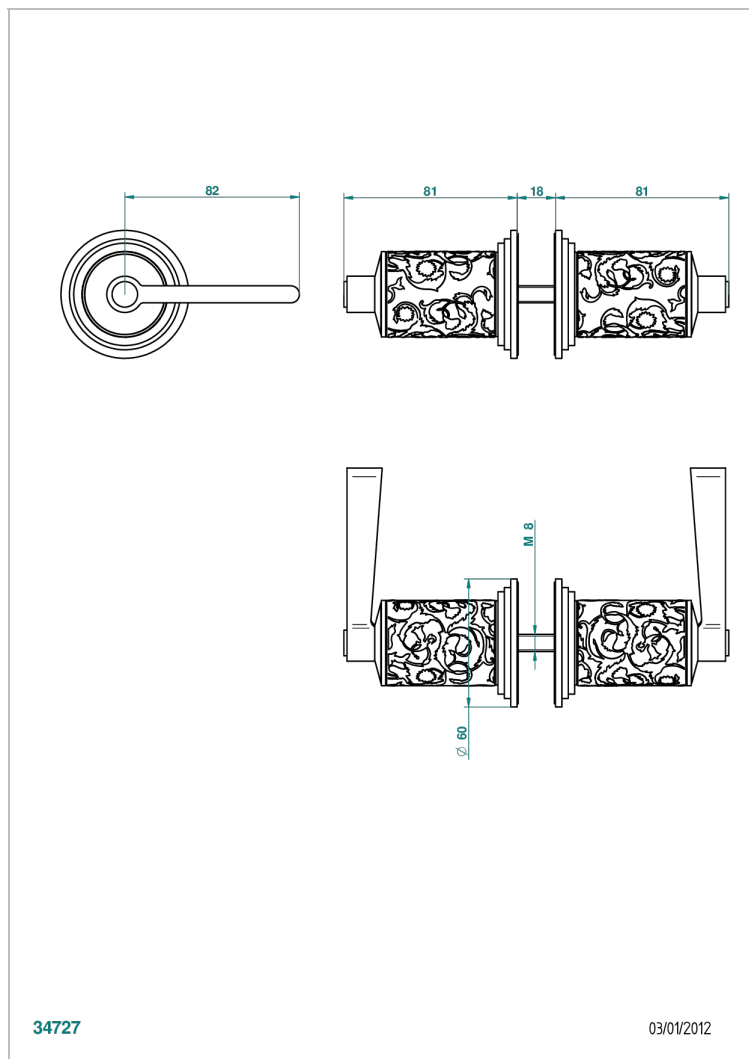

# FRIVOLE WITH LEVER HANDLES

G2S-638V

Pair of large knobs

THG<sup>®</sup>  
PARIS

## CHARACTERISTIC

- Frivole with lever handles
- Pair of large knobs