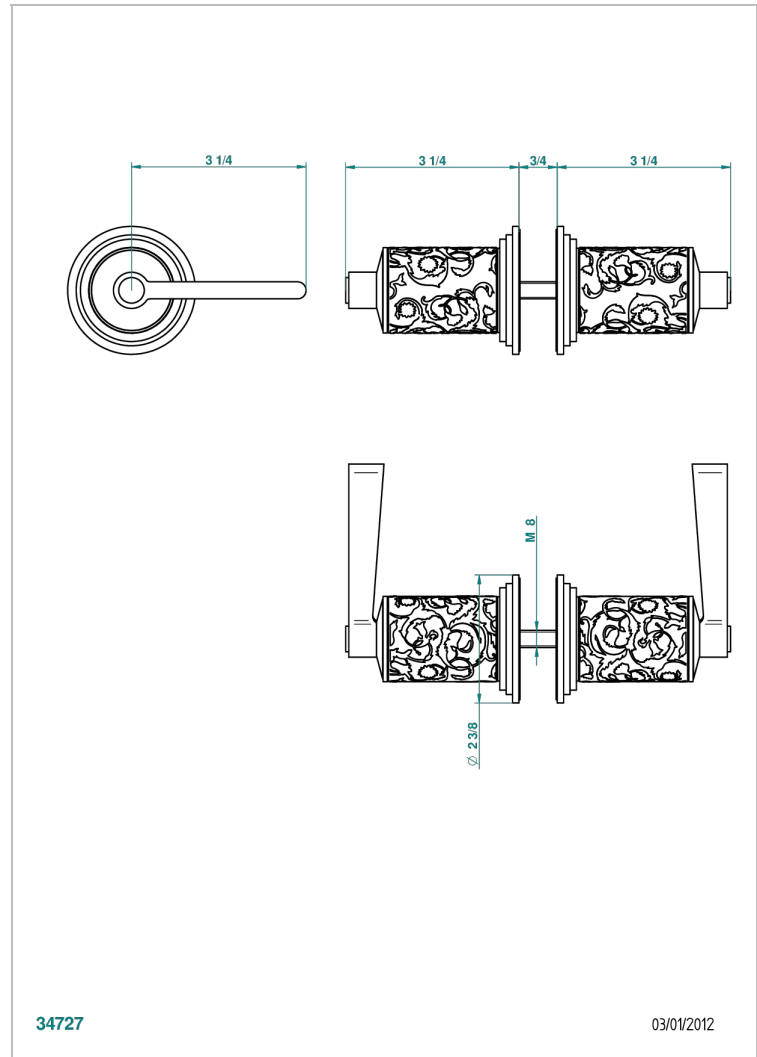

FRIVOLE WITH LEVER HANDLES

G2S-638V

Pair of large knobs

THG[®]
PARIS

CHARACTERISTIC

- Frivole with lever handles
- Pair of large knobs

AVAILABLE FINITIONS

Black ceram - D30
Blush PVD - H62
Brass color PVD - H49
Brown bronze color PVD - F33
Chrome polished - A02
Chrome polished / gold polished - G02

Matt nickel color PVD - H56
Nickel antique / Sovereign - H28
Nickel color PVD - H55
Nickel polished - B01
Soft gold - F30
Soft matt gold - F31

Umber PVD - H66